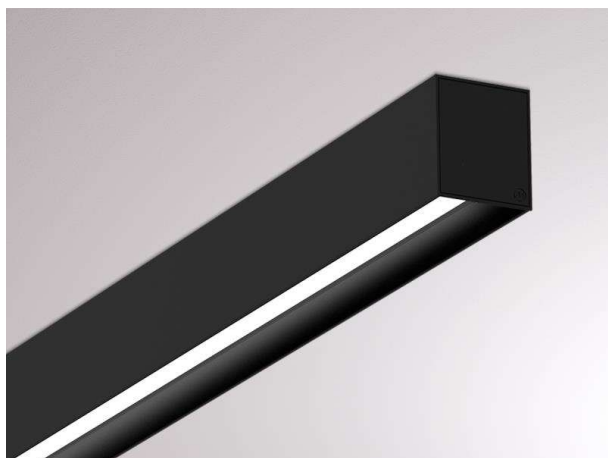

LOG OUT 2.1

728-102043113660

LOG OUT 2.1 BINA SD SURFACE MOUNTED CEILING LUMINAIRE made of die-cast aluminium, black, similar to RAL 9005, decor black, satined PMMA opal diffuser light output direct, with converter, dimmability: not dimmable, through wiring 3x1,5mm², IP20 ball-impact resistant according to DIN 18032

DRAWING

TECHNICAL DETAILS

System perform. [W]	31
Bulb type	LED
Luminous flux [lm]	2920
Colour temp. [K]	2700K
CRI	>80
Optics	PMMA opal diffuser
Designer	INHOUSE
Converter	with converter
Dimming	not dimmable
Light output	direct
Voltage [V]	220-240V 50/60Hz
Through wiring	3x1,5mm²
Material	die-cast aluminium
Length [mm]	1131
Width [mm]	76
Height [mm]	90
IP protection class	IP20
Voltage class	protection cl. I
Shock resistance	IK06
Net weight [kg]	4,52
Colour lamp	black
RAL	9005
Colour decor	black
EAN-Number	9010506162608
Lifetime [h]	L80 B10 50 000
Energy efficiency cl.	D
No. of luminaires B16A	50