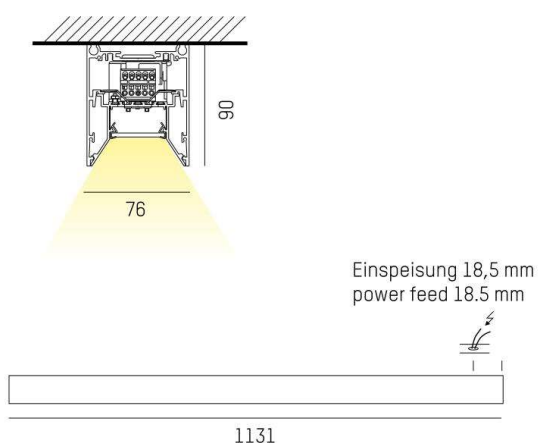

LOG OUT 2.1

728-102043113660

LOG OUT 2.1 BINA SD SURFACE MOUNTED CEILING LUMINAIRE made of die-cast aluminium, black, similar to RAL 9005, decor black, satined PMMA opal diffuser light output direct, with converter, dimmability: not dimmable, through wiring 3x1,5mm², IP20 ball-impact resistant according to DIN 18032

DRAWING

TECHNICAL DETAILS

System perform. [W]	31
Bulb type	LED
Luminous flux [lm]	2920
Colour temp. [K]	2700K
CRI	>80
Optics	PMMA opal diffuser
Designer	INHOUSE
Converter	with converter
Dimming	not dimmable
Light output	direct
Voltage [V]	220-240V 50/60Hz
Through wiring	3x1,5mm²
Material	die-cast aluminium
Length [mm]	1131
Width [mm]	76
Height [mm]	90
IP protection class	IP20
Voltage class	protection cl. I
Shock resistance	IK06
Net weight [kg]	4,52
Colour lamp	black
RAL	9005
Colour decor	black
EAN-Number	9010506162608
Lifetime [h]	L80 B10 50 000
Energy efficiency cl.	D
No. of luminaires B16A	50

LIGHT DISTRIBUTION CURVE

The values are rated values. Power and luminous flux are initially subject to a tolerance of +/- 10%. Colour temperature tolerance: +/- 150 K. The values apply to an ambient temperature of 25°C unless otherwise specified.