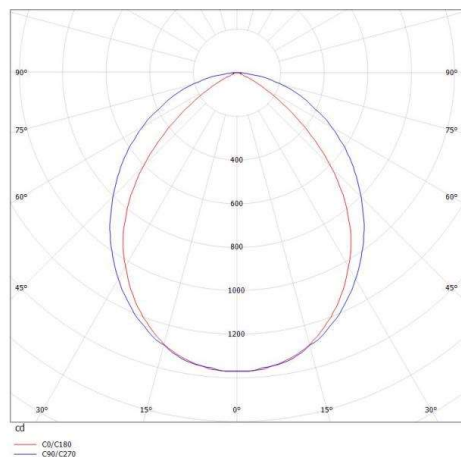

LOG OUT 2.1

728-102043113660

LOG OUT 2.1 BINA SD SURFACE MOUNTED CEILING LUMINAIRE made of die-cast aluminium, black, similar to RAL 9005, decor black, satined PMMA opal diffuser light output direct, with converter, dimmability: not dimmable, through wiring 3x1,5mm², IP20 ball-impact resistant according to DIN 18032

DRAWING

TECHNICAL DETAILS

System perform. [W]	31
Bulb type	LED
Luminous flux [lm]	2920
Colour temp. [K]	2700K
CRI	>80
Optics	PMMA opal diffuser
Designer	INHOUSE
Converter	with converter
Dimming	not dimmable
Light output	direct
Voltage [V]	220-240V 50/60Hz
Through wiring	3x1,5mm²
Material	die-cast aluminium
Length [mm]	1131
Width [mm]	76
Height [mm]	90
IP protection class	IP20
Voltage class	protection cl. I
Shock resistance	IK06
Net weight [kg]	4,52
Colour lamp	black
RAL	9005
Colour decor	black
EAN-Number	9010506162608
Lifetime [h]	L80 B10 50 000
Energy efficiency cl.	D
No. of luminaires B16A	50

LIGHT DISTRIBUTION CURVE

The values are rated values. Power and luminous flux are initially subject to a tolerance of +/- 10%. Colour temperature tolerance: +/- 150 K. The values apply to an ambient temperature of 25°C unless otherwise specified.