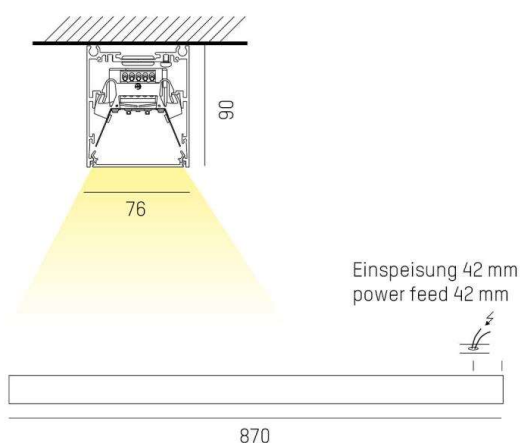

LOG OUT 2.1 IP54

728-104031113800

LOG OUT 2.1 IP54 SD WALL / CEILING LUMINAIRE made of die-cast aluminium, natural anodised, satined PMMA opal diffuser light output direct, with converter, dimmability: not dimmable, through wiring 3x1,5mm², IP54

DRAWING

LIGHT DISTRIBUTION CURVE

TECHNICAL DETAILS

System perform. [W]	12
Bulb type	LED
Luminous flux [lm]	1490
Colour temp. [K]	2700K
CRI	>80
Optics	PMMA opal diffuser
Designer	INHOUSE
Converter	with converter
Dimming	not dimmable
Light output	direct
Voltage [V]	220-240V 50/60Hz
Through wiring	3x1,5mm ²
Material	die-cast aluminium

Length [mm]	870
Width [mm]	76
Height [mm]	90
IP protection class	IP54
Voltage class	protection cl. I
Net weight [kg]	4,71

Colour lamp	natural anodised
EAN-Number	9010506191226
Lifetime [h]	L80 B10 50 000
Energy efficiency cl.	D
No. of luminaires B16A	50