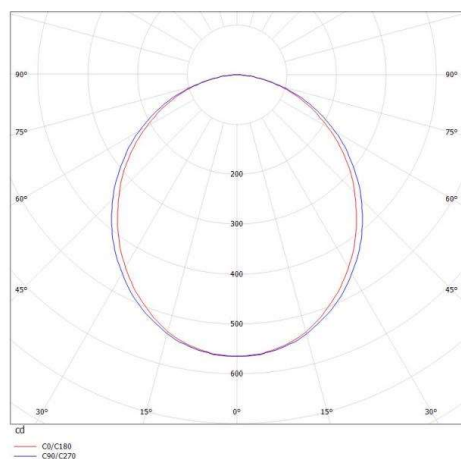

LOG OUT 2.1 IP54

728-104031113800

LOG OUT 2.1 IP54 SD WALL / CEILING LUMINAIRE made of die-cast aluminium, natural anodised, satined PMMA opal diffuser light output direct, with converter, dimmability: not dimmable, through wiring 3x1,5mm², IP54

DRAWING

LIGHT DISTRIBUTION CURVE

TECHNICAL DETAILS

System perform. [W]	12
Bulb type	LED
Luminous flux [lm]	1490
Colour temp. [K]	2700K
CRI	>80
Optics	PMMA opal diffuser
Designer	INHOUSE
Converter	with converter
Dimming	not dimmable
Light output	direct
Voltage [V]	220-240V 50/60Hz
Through wiring	3x1,5mm ²
Material	die-cast aluminium

Length [mm]	870
Width [mm]	76
Height [mm]	90
IP protection class	IP54
Voltage class	protection cl. I
Net weight [kg]	4,71

Colour lamp	natural anodised
EAN-Number	9010506191226
Lifetime [h]	L80 B10 50 000
Energy efficiency cl.	D
No. of luminaires B16A	50