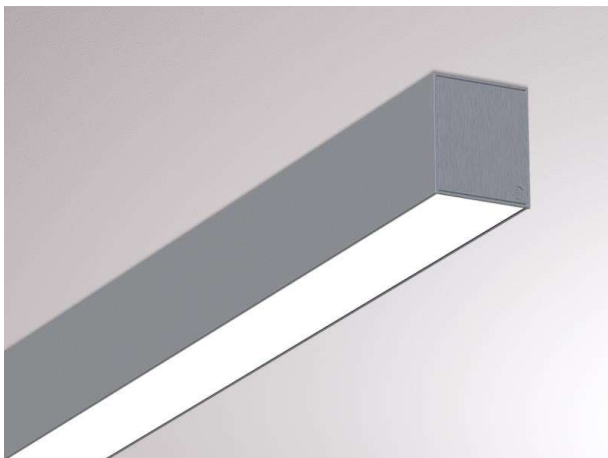

LOG OUT 2.1 IP54

728-104031113800

LOG OUT 2.1 IP54 SD WALL / CEILING LUMINAIRE made of die-cast aluminium, natural anodised, satined PMMA opal diffuser light output direct, with converter, dimmability: not dimmable, through wiring 3x1,5mm², IP54

DRAWING

LIGHT DISTRIBUTION CURVE

TECHNICAL DETAILS

System perform. [W]	12
Bulb type	LED
Luminous flux [lm]	1490
Colour temp. [K]	2700K
CRI	>80
Optics	PMMA opal diffuser
Designer	INHOUSE
Converter	with converter
Dimming	not dimmable
Light output	direct
Voltage [V]	220-240V 50/60Hz
Through wiring	3x1,5mm ²
Material	die-cast aluminium

Length [mm]	870
Width [mm]	76
Height [mm]	90
IP protection class	IP54
Voltage class	protection cl. I
Net weight [kg]	4,71

Colour lamp	natural anodised
EAN-Number	9010506191226
Lifetime [h]	L80 B10 50 000
Energy efficiency cl.	D
No. of luminaires B16A	50