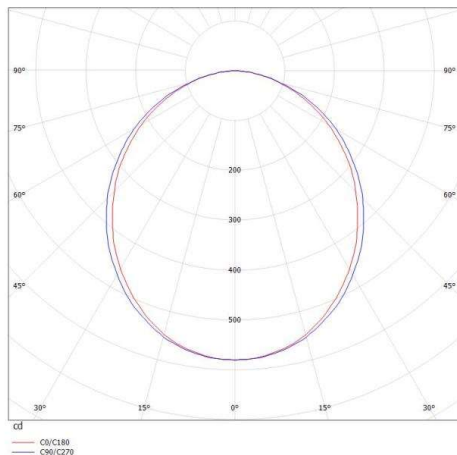

LOG OUT 2.1 IP54

728-104031114800

LOG OUT 2.1 IP54 SD WALL / CEILING LUMINAIRE made of die-cast aluminium, natural anodised, satined PMMA opal diffuser light output direct, with converter, dimmability: not dimmable, through wiring 3x1,5mm², IP54

DRAWING

LIGHT DISTRIBUTION CURVE

TECHNICAL DETAILS

System perform. [W]	12
Bulb type	LED
Luminous flux [lm]	1530
Colour temp. [K]	4000K
CRI	>80
Optics	PMMA opal diffuser
Designer	INHOUSE
Converter	with converter
Dimming	not dimmable
Light output	direct
Voltage [V]	220-240V 50/60Hz
Through wiring	3x1,5mm ²
Material	die-cast aluminium
Length [mm]	870
Width [mm]	76
Height [mm]	90
IP protection class	IP54
Voltage class	protection cl. I
Net weight [kg]	4,71
Colour lamp	natural anodised
EAN-Number	9010506191240
Lifetime [h]	L80 B10 50 000
Energy efficiency cl.	D
No. of luminaires B16A	50