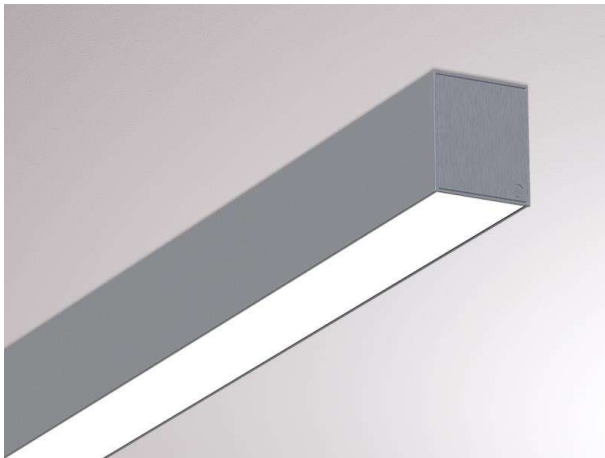

LOG OUT 2.1 IP54

728-104031114800

LOG OUT 2.1 IP54 SD WALL / CEILING LUMINAIRE made of die-cast aluminium, natural anodised, satined PMMA opal diffuser light output direct, with converter, dimmability: not dimmable, through wiring 3x1,5mm², IP54

DRAWING

LIGHT DISTRIBUTION CURVE

TECHNICAL DETAILS

System perform. [W]	12
Bulb type	LED
Luminous flux [lm]	1530
Colour temp. [K]	4000K
CRI	>80
Optics	PMMA opal diffuser
Designer	INHOUSE
Converter	with converter
Dimming	not dimmable
Light output	direct
Voltage [V]	220-240V 50/60Hz
Through wiring	3x1,5mm ²
Material	die-cast aluminium
Length [mm]	870
Width [mm]	76
Height [mm]	90
IP protection class	IP54
Voltage class	protection cl. I
Net weight [kg]	4,71
Colour lamp	natural anodised
EAN-Number	9010506191240
Lifetime [h]	L80 B10 50 000
Energy efficiency cl.	D
No. of luminaires B16A	50