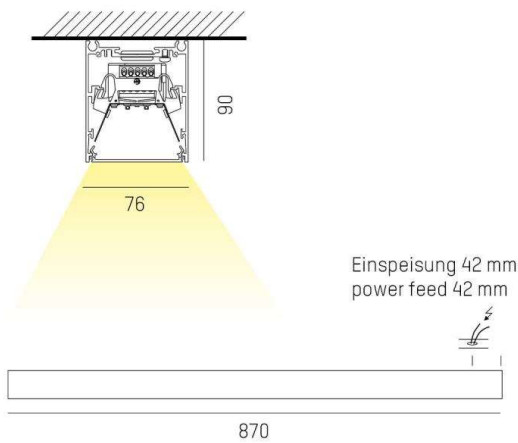

LOG OUT 2.1 IP54

728-104031114800

LOG OUT 2.1 IP54 SD WALL / CEILING LUMINAIRE made of die-cast aluminium, natural anodised, satined PMMA opal diffuser light output direct, with converter, dimmability: not dimmable, through wiring 3x1,5mm², IP54

DRAWING

LIGHT DISTRIBUTION CURVE

TECHNICAL DETAILS

System perform. [W]	12
Bulb type	LED
Luminous flux [lm]	1530
Colour temp. [K]	4000K
CRI	>80
Optics	PMMA opal diffuser
Designer	INHOUSE
Converter	with converter
Dimming	not dimmable
Light output	direct
Voltage [V]	220-240V 50/60Hz
Through wiring	3x1,5mm ²
Material	die-cast aluminium
Length [mm]	870
Width [mm]	76
Height [mm]	90
IP protection class	IP54
Voltage class	protection cl. I
Net weight [kg]	4,71
Colour lamp	natural anodised
EAN-Number	9010506191240
Lifetime [h]	L80 B10 50 000
Energy efficiency cl.	D
No. of luminaires B16A	50