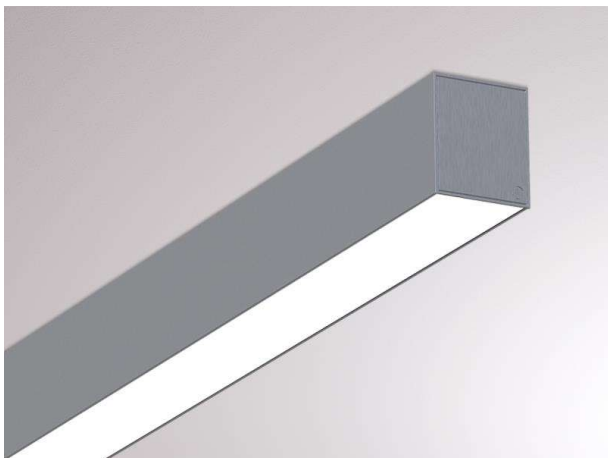

LOG OUT 2.1 IP54

728-104031119800

LOG OUT 2.1 IP54 SD WALL / CEILING LUMINAIRE made of die-cast aluminium, natural anodised, satined PMMA opal diffuser light output direct, with converter, dimmability: not dimmable, through wiring 3x1,5mm², IP54

DRAWING

LIGHT DISTRIBUTION CURVE

TECHNICAL DETAILS

System perform. [W]	12
Bulb type	LED
Luminous flux [lm]	1530
Colour temp. [K]	3000K
CRI	>80
Optics	PMMA opal diffuser
Designer	INHOUSE
Converter	with converter
Dimming	not dimmable
Light output	direct
Voltage [V]	220-240V 50/60Hz
Through wiring	3x1,5mm ²
Material	die-cast aluminium
Length [mm]	870
Width [mm]	76
Height [mm]	90
IP protection class	IP54
Voltage class	protection cl. I
Net weight [kg]	4,71
Colour lamp	natural anodised
EAN-Number	9010506191264
Lifetime [h]	L80 B10 50 000
Energy efficiency cl.	D
No. of luminaires B16A	50