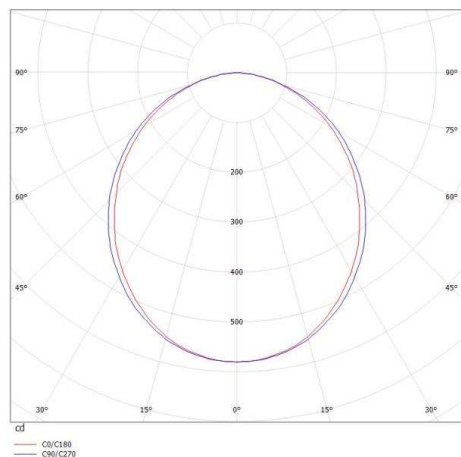

LOG OUT 2.1 IP54

728-104031119800

LOG OUT 2.1 IP54 SD WALL / CEILING LUMINAIRE made of die-cast aluminium, natural anodised, satined PMMA opal diffuser light output direct, with converter, dimmability: not dimmable, through wiring 3x1,5mm², IP54

DRAWING

LIGHT DISTRIBUTION CURVE

TECHNICAL DETAILS

System perform. [W]	12
Bulb type	LED
Luminous flux [lm]	1530
Colour temp. [K]	3000K
CRI	>80
Optics	PMMA opal diffuser
Designer	INHOUSE
Converter	with converter
Dimming	not dimmable
Light output	direct
Voltage [V]	220-240V 50/60Hz
Through wiring	3x1,5mm ²
Material	die-cast aluminium
Length [mm]	870
Width [mm]	76
Height [mm]	90
IP protection class	IP54
Voltage class	protection cl. I
Net weight [kg]	4,71
Colour lamp	natural anodised
EAN-Number	9010506191264
Lifetime [h]	L80 B10 50 000
Energy efficiency cl.	D
No. of luminaires B16A	50