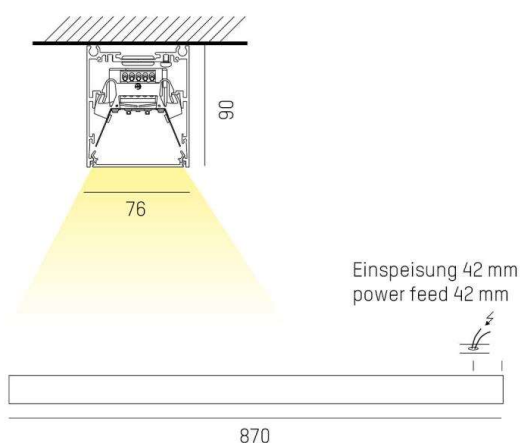

LOG OUT 2.1 IP54

728-104031119800

LOG OUT 2.1 IP54 SD WALL / CEILING LUMINAIRE made of die-cast aluminium, natural anodised, satined PMMA opal diffuser light output direct, with converter, dimmability: not dimmable, through wiring 3x1,5mm², IP54

DRAWING

LIGHT DISTRIBUTION CURVE

TECHNICAL DETAILS

System perform. [W]	12
Bulb type	LED
Luminous flux [lm]	1530
Colour temp. [K]	3000K
CRI	>80
Optics	PMMA opal diffuser
Designer	INHOUSE
Converter	with converter
Dimming	not dimmable
Light output	direct
Voltage [V]	220-240V 50/60Hz
Through wiring	3x1,5mm ²
Material	die-cast aluminium
Length [mm]	870
Width [mm]	76
Height [mm]	90
IP protection class	IP54
Voltage class	protection cl. I
Net weight [kg]	4,71
Colour lamp	natural anodised
EAN-Number	9010506191264
Lifetime [h]	L80 B10 50 000
Energy efficiency cl.	D
No. of luminaires B16A	50