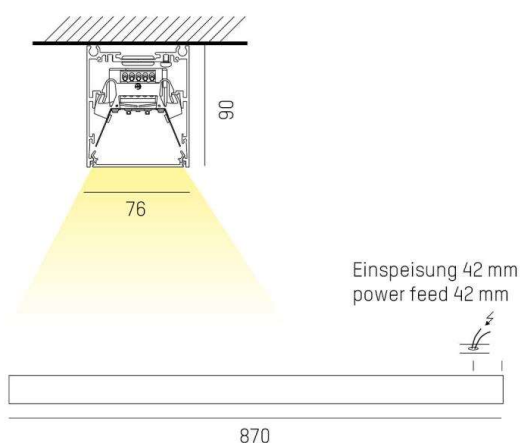

LOG OUT 2.1 IP54

728-104033113800

LOG OUT 2.1 IP54 SD WALL / CEILING LUMINAIRE made of die-cast aluminium, natural anodised, satined PMMA opal diffuser light output direct, with converter, dimmability: not dimmable, through wiring 3x1,5mm², IP54

DRAWING

LIGHT DISTRIBUTION CURVE

TECHNICAL DETAILS

System perform. [W]	24
Bulb type	LED
Luminous flux [lm]	2870
Colour temp. [K]	2700K
CRI	>80
Optics	PMMA opal diffuser
Designer	INHOUSE
Converter	with converter
Dimming	not dimmable
Light output	direct
Voltage [V]	220-240V 50/60Hz
Through wiring	3x1,5mm ²
Material	die-cast aluminium
Length [mm]	870
Width [mm]	76
Height [mm]	90
IP protection class	IP54
Voltage class	protection cl. I
Net weight [kg]	4,71
Colour lamp	natural anodised
EAN-Number	9010506192919
Lifetime [h]	L80 B10 50 000
Energy efficiency cl.	D
No. of luminaires B16A	50