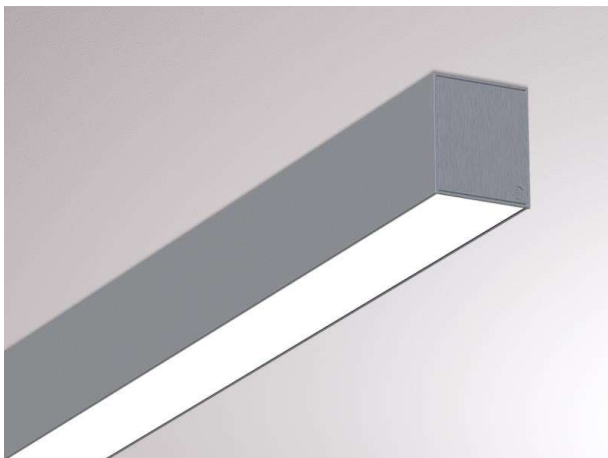

LOG OUT 2.1 IP54

728-104033113800

LOG OUT 2.1 IP54 SD WALL / CEILING LUMINAIRE made of die-cast aluminium, natural anodised, satined PMMA opal diffuser light output direct, with converter, dimmability: not dimmable, through wiring 3x1,5mm², IP54

DRAWING

LIGHT DISTRIBUTION CURVE

TECHNICAL DETAILS

System perform. [W]	24
Bulb type	LED
Luminous flux [lm]	2870
Colour temp. [K]	2700K
CRI	>80
Optics	PMMA opal diffuser
Designer	INHOUSE
Converter	with converter
Dimming	not dimmable
Light output	direct
Voltage [V]	220-240V 50/60Hz
Through wiring	3x1,5mm ²
Material	die-cast aluminium
Length [mm]	870
Width [mm]	76
Height [mm]	90
IP protection class	IP54
Voltage class	protection cl. I
Net weight [kg]	4,71
Colour lamp	natural anodised
EAN-Number	9010506192919
Lifetime [h]	L80 B10 50 000
Energy efficiency cl.	D
No. of luminaires B16A	50