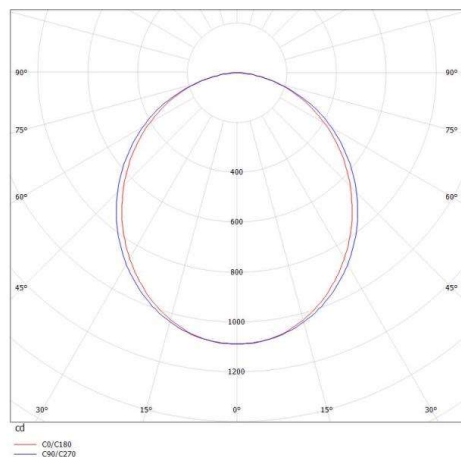

LOG OUT 2.1 IP54

728-104033113800

LOG OUT 2.1 IP54 SD WALL / CEILING LUMINAIRE made of die-cast aluminium, natural anodised, satined PMMA opal diffuser light output direct, with converter, dimmability: not dimmable, through wiring 3x1,5mm², IP54

DRAWING

LIGHT DISTRIBUTION CURVE

TECHNICAL DETAILS

System perform. [W]	24
Bulb type	LED
Luminous flux [lm]	2870
Colour temp. [K]	2700K
CRI	>80
Optics	PMMA opal diffuser
Designer	INHOUSE
Converter	with converter
Dimming	not dimmable
Light output	direct
Voltage [V]	220-240V 50/60Hz
Through wiring	3x1,5mm ²
Material	die-cast aluminium
Length [mm]	870
Width [mm]	76
Height [mm]	90
IP protection class	IP54
Voltage class	protection cl. I
Net weight [kg]	4,71
Colour lamp	natural anodised
EAN-Number	9010506192919
Lifetime [h]	L80 B10 50 000
Energy efficiency cl.	D
No. of luminaires B16A	50