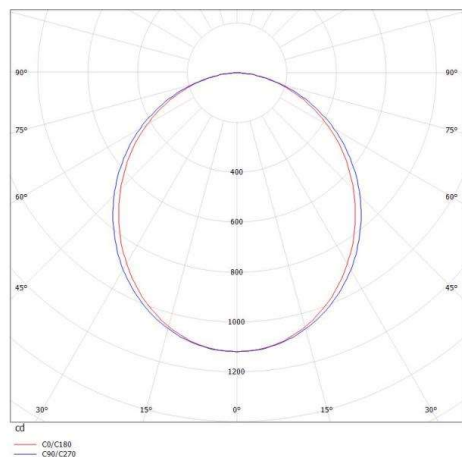

LOG OUT 2.1 IP54

728-104033119800

LOG OUT 2.1 IP54 SD WALL / CEILING LUMINAIRE made of die-cast aluminium, natural anodised, satined PMMA opal diffuser light output direct, with converter, dimmability: not dimmable, through wiring 3x1,5mm², IP54

DRAWING

LIGHT DISTRIBUTION CURVE

TECHNICAL DETAILS

System perform. [W]	24
Bulb type	LED
Luminous flux [lm]	2950
Colour temp. [K]	3000K
CRI	>80
Optics	PMMA opal diffuser
Designer	INHOUSE
Converter	with converter
Dimming	not dimmable
Light output	direct
Voltage [V]	220-240V 50/60Hz
Through wiring	3x1,5mm²
Material	die-cast aluminium
Length [mm]	870
Width [mm]	76
Height [mm]	90
IP protection class	IP54
Voltage class	protection cl. I
Net weight [kg]	4,71
Colour lamp	natural anodised
EAN-Number	9010506193039
Lifetime [h]	L80 B10 50 000
Energy efficiency cl.	D
No. of luminaires B16A	50