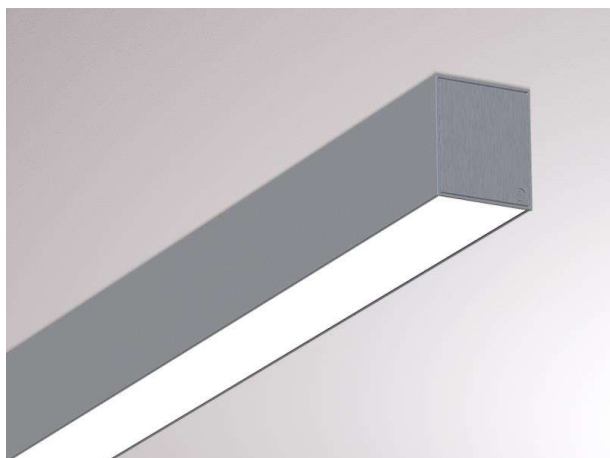

LOG OUT 2.1 IP54

728-104033119800

LOG OUT 2.1 IP54 SD WALL / CEILING LUMINAIRE made of die-cast aluminium, natural anodised, satined PMMA opal diffuser light output direct, with converter, dimmability: not dimmable, through wiring 3x1,5mm², IP54

DRAWING

LIGHT DISTRIBUTION CURVE

TECHNICAL DETAILS

System perform. [W]	24
Bulb type	LED
Luminous flux [lm]	2950
Colour temp. [K]	3000K
CRI	>80
Optics	PMMA opal diffuser
Designer	INHOUSE
Converter	with converter
Dimming	not dimmable
Light output	direct
Voltage [V]	220-240V 50/60Hz
Through wiring	3x1,5mm²
Material	die-cast aluminium
Length [mm]	870
Width [mm]	76
Height [mm]	90
IP protection class	IP54
Voltage class	protection cl. I
Net weight [kg]	4,71
Colour lamp	natural anodised
EAN-Number	9010506193039
Lifetime [h]	L80 B10 50 000
Energy efficiency cl.	D
No. of luminaires B16A	50