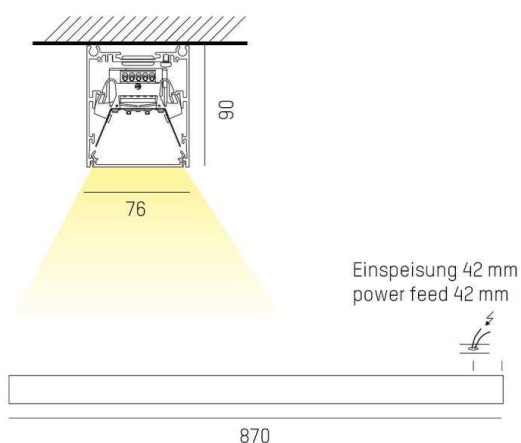

LOG OUT 2.1 IP54

728-104033119800

LOG OUT 2.1 IP54 SD WALL / CEILING LUMINAIRE made of die-cast aluminium, natural anodised, satined PMMA opal diffuser light output direct, with converter, dimmability: not dimmable, through wiring 3x1,5mm², IP54

DRAWING

LIGHT DISTRIBUTION CURVE

TECHNICAL DETAILS

System perform. [W]	24
Bulb type	LED
Luminous flux [lm]	2950
Colour temp. [K]	3000K
CRI	>80
Optics	PMMA opal diffuser
Designer	INHOUSE
Converter	with converter
Dimming	not dimmable
Light output	direct
Voltage [V]	220-240V 50/60Hz
Through wiring	3x1,5mm²
Material	die-cast aluminium
Length [mm]	870
Width [mm]	76
Height [mm]	90
IP protection class	IP54
Voltage class	protection cl. I
Net weight [kg]	4,71
Colour lamp	natural anodised
EAN-Number	9010506193039
Lifetime [h]	L80 B10 50 000
Energy efficiency cl.	D
No. of luminaires B16A	50