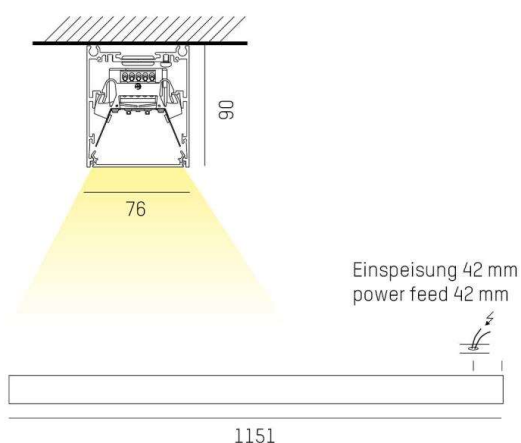

LOG OUT 2.1 IP54

728-104041113800

LOG OUT 2.1 IP54 SD WALL / CEILING LUMINAIRE made of die-cast aluminium, natural anodised, satined PMMA opal diffuser light output direct, with converter, dimmability: not dimmable, through wiring 3x1,5mm², IP54

DRAWING

LIGHT DISTRIBUTION CURVE

TECHNICAL DETAILS

System perform. [W]	16
Bulb type	LED
Luminous flux [lm]	1980
Colour temp. [K]	2700K
CRI	>80
Optics	PMMA opal diffuser
Designer	INHOUSE
Converter	with converter
Dimming	not dimmable
Light output	direct
Voltage [V]	220-240V 50/60Hz
Through wiring	3x1,5mm ²
Material	die-cast aluminium
Length [mm]	1151
Width [mm]	76
Height [mm]	90
IP protection class	IP54
Voltage class	protection cl. I
Net weight [kg]	5,72
Colour lamp	natural anodised
EAN-Number	9010506191288
Lifetime [h]	L80 B10 50 000
Energy efficiency cl.	D
No. of luminaires B16A	50