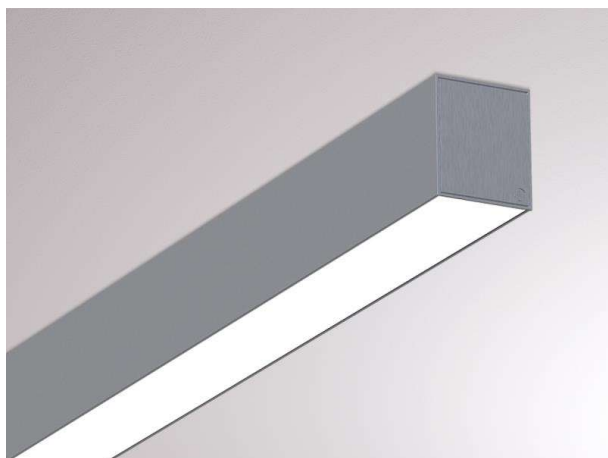

LOG OUT 2.1 IP54

728-104041113800

LOG OUT 2.1 IP54 SD WALL / CEILING LUMINAIRE made of die-cast aluminium, natural anodised, satined PMMA opal diffuser light output direct, with converter, dimmability: not dimmable, through wiring 3x1,5mm², IP54

DRAWING

LIGHT DISTRIBUTION CURVE

TECHNICAL DETAILS

System perform. [W]	16
Bulb type	LED
Luminous flux [lm]	1980
Colour temp. [K]	2700K
CRI	>80
Optics	PMMA opal diffuser
Designer	INHOUSE
Converter	with converter
Dimming	not dimmable
Light output	direct
Voltage [V]	220-240V 50/60Hz
Through wiring	3x1,5mm ²
Material	die-cast aluminium
Length [mm]	1151
Width [mm]	76
Height [mm]	90
IP protection class	IP54
Voltage class	protection cl. I
Net weight [kg]	5,72
Colour lamp	natural anodised
EAN-Number	9010506191288
Lifetime [h]	L80 B10 50 000
Energy efficiency cl.	D
No. of luminaires B16A	50