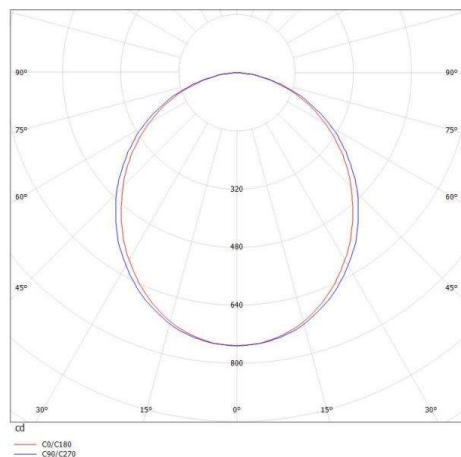

LOG OUT 2.1 IP54

728-104041113800

LOG OUT 2.1 IP54 SD WALL / CEILING LUMINAIRE made of die-cast aluminium, natural anodised, satined PMMA opal diffuser light output direct, with converter, dimmability: not dimmable, through wiring 3x1,5mm², IP54

DRAWING

LIGHT DISTRIBUTION CURVE

TECHNICAL DETAILS

System perform. [W]	16
Bulb type	LED
Luminous flux [lm]	1980
Colour temp. [K]	2700K
CRI	>80
Optics	PMMA opal diffuser
Designer	INHOUSE
Converter	with converter
Dimming	not dimmable
Light output	direct
Voltage [V]	220-240V 50/60Hz
Through wiring	3x1,5mm ²
Material	die-cast aluminium
Length [mm]	1151
Width [mm]	76
Height [mm]	90
IP protection class	IP54
Voltage class	protection cl. I
Net weight [kg]	5,72
Colour lamp	natural anodised
EAN-Number	9010506191288
Lifetime [h]	L80 B10 50 000
Energy efficiency cl.	D
No. of luminaires B16A	50