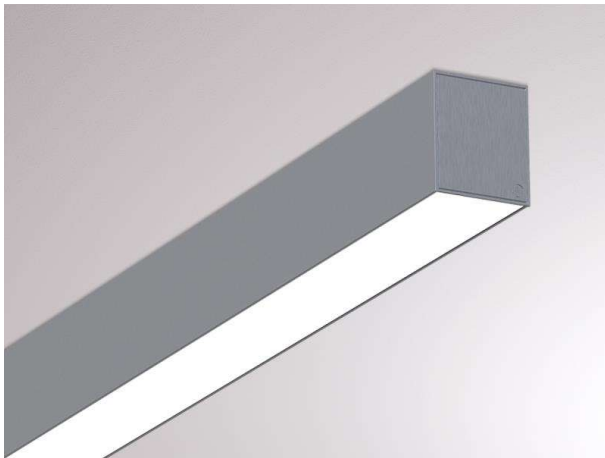

LOG OUT 2.1 IP54

728-104041114800

LOG OUT 2.1 IP54 SD WALL / CEILING LUMINAIRE made of die-cast aluminium, natural anodised, satined PMMA opal diffuser light output direct, with converter, dimmability: not dimmable, through wiring 3x1,5mm², IP54

DRAWING

LIGHT DISTRIBUTION CURVE

TECHNICAL DETAILS

System perform. [W]	16
Bulb type	LED
Luminous flux [lm]	2040
Colour temp. [K]	4000K
CRI	>80
Optics	PMMA opal diffuser
Designer	INHOUSE
Converter	with converter
Dimming	not dimmable
Light output	direct
Voltage [V]	220-240V 50/60Hz
Through wiring	3x1,5mm²
Material	die-cast aluminium
Length [mm]	1151
Width [mm]	76
Height [mm]	90
IP protection class	IP54
Voltage class	protection cl. I
Net weight [kg]	5,72
Colour lamp	natural anodised
EAN-Number	9010506191301
Lifetime [h]	L80 B10 50 000
Energy efficiency cl.	D
No. of luminaires B16A	50