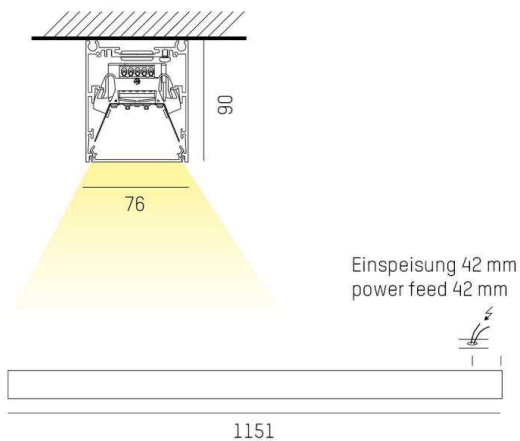

LOG OUT 2.1 IP54

728-104041114800

LOG OUT 2.1 IP54 SD WALL / CEILING LUMINAIRE made of die-cast aluminium, natural anodised, satined PMMA opal diffuser light output direct, with converter, dimmability: not dimmable, through wiring 3x1,5mm², IP54

DRAWING

LIGHT DISTRIBUTION CURVE

TECHNICAL DETAILS

System perform. [W]	16
Bulb type	LED
Luminous flux [lm]	2040
Colour temp. [K]	4000K
CRI	>80
Optics	PMMA opal diffuser
Designer	INHOUSE
Converter	with converter
Dimming	not dimmable
Light output	direct
Voltage [V]	220-240V 50/60Hz
Through wiring	3x1,5mm²
Material	die-cast aluminium
Length [mm]	1151
Width [mm]	76
Height [mm]	90
IP protection class	IP54
Voltage class	protection cl. I
Net weight [kg]	5,72
Colour lamp	natural anodised
EAN-Number	9010506191301
Lifetime [h]	L80 B10 50 000
Energy efficiency cl.	D
No. of luminaires B16A	50

The values are rated values. Power and luminous flux are initially subject to a tolerance of +/- 10%. Colour temperature tolerance: +/- 150 K. The values apply to an ambient temperature of 25°C unless otherwise specified.