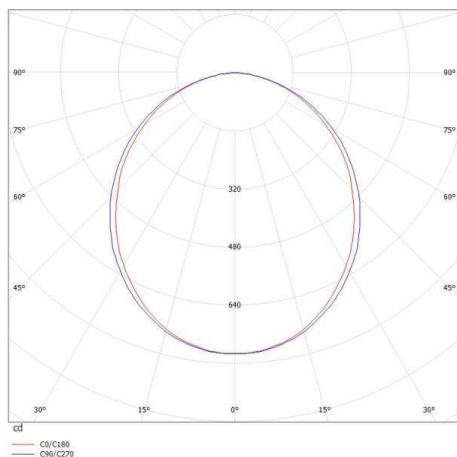

LOG OUT 2.1 IP54

728-104041114800

LOG OUT 2.1 IP54 SD WALL / CEILING LUMINAIRE made of die-cast aluminium, natural anodised, satined PMMA opal diffuser light output direct, with converter, dimmability: not dimmable, through wiring 3x1,5mm², IP54

DRAWING

LIGHT DISTRIBUTION CURVE

TECHNICAL DETAILS

System perform. [W]	16
Bulb type	LED
Luminous flux [lm]	2040
Colour temp. [K]	4000K
CRI	>80
Optics	PMMA opal diffuser
Designer	INHOUSE
Converter	with converter
Dimming	not dimmable
Light output	direct
Voltage [V]	220-240V 50/60Hz
Through wiring	3x1,5mm²
Material	die-cast aluminium
Length [mm]	1151
Width [mm]	76
Height [mm]	90
IP protection class	IP54
Voltage class	protection cl. I
Net weight [kg]	5,72
Colour lamp	natural anodised
EAN-Number	9010506191301
Lifetime [h]	L80 B10 50 000
Energy efficiency cl.	D
No. of luminaires B16A	50