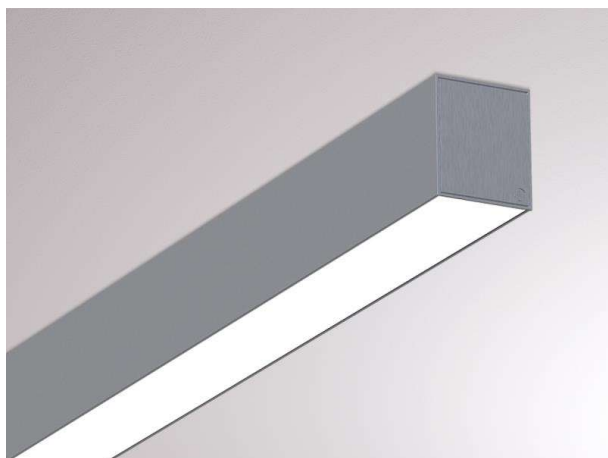

LOG OUT 2.1 IP54

728-104041119800

LOG OUT 2.1 IP54 SD WALL / CEILING LUMINAIRE made of die-cast aluminium, natural anodised, satined PMMA opal diffuser light output direct, with converter, dimmability: not dimmable, through wiring 3x1,5mm², IP54

DRAWING

LIGHT DISTRIBUTION CURVE

TECHNICAL DETAILS

System perform. [W]	16
Bulb type	LED
Luminous flux [lm]	2040
Colour temp. [K]	3000K
CRI	>80
Optics	PMMA opal diffuser
Designer	INHOUSE
Converter	with converter
Dimming	not dimmable
Light output	direct
Voltage [V]	220-240V 50/60Hz
Through wiring	3x1,5mm²
Material	die-cast aluminium
Length [mm]	1151
Width [mm]	76
Height [mm]	90
IP protection class	IP54
Voltage class	protection cl. I
Net weight [kg]	6,77
Colour lamp	natural anodised
EAN-Number	9010506191325
Lifetime [h]	L80 B10 50 000
Energy efficiency cl.	D
No. of luminaires B16A	50