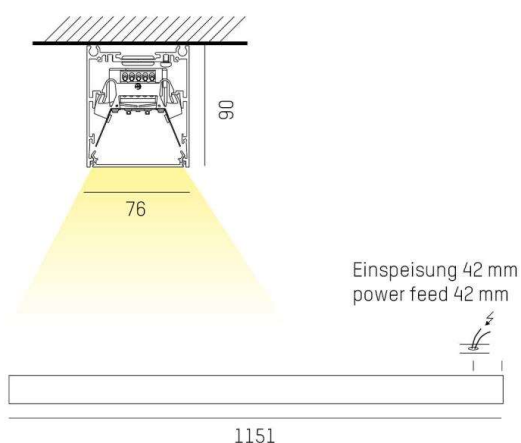

LOG OUT 2.1 IP54

728-104041119800

LOG OUT 2.1 IP54 SD WALL / CEILING LUMINAIRE made of die-cast aluminium, natural anodised, satined PMMA opal diffuser light output direct, with converter, dimmability: not dimmable, through wiring 3x1,5mm², IP54

DRAWING

LIGHT DISTRIBUTION CURVE

TECHNICAL DETAILS

System perform. [W]	16
Bulb type	LED
Luminous flux [lm]	2040
Colour temp. [K]	3000K
CRI	>80
Optics	PMMA opal diffuser
Designer	INHOUSE
Converter	with converter
Dimming	not dimmable
Light output	direct
Voltage [V]	220-240V 50/60Hz
Through wiring	3x1,5mm²
Material	die-cast aluminium
Length [mm]	1151
Width [mm]	76
Height [mm]	90
IP protection class	IP54
Voltage class	protection cl. I
Net weight [kg]	6,77
Colour lamp	natural anodised
EAN-Number	9010506191325
Lifetime [h]	L80 B10 50 000
Energy efficiency cl.	D
No. of luminaires B16A	50