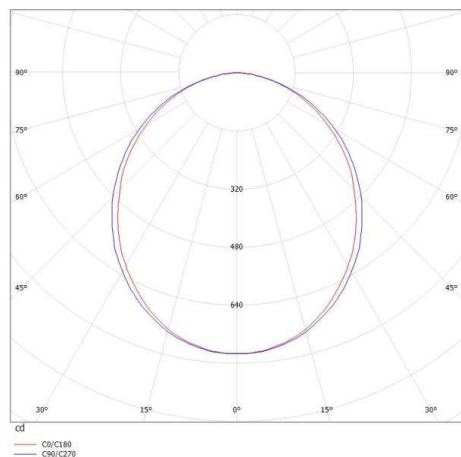

LOG OUT 2.1 IP54

728-104041119800

LOG OUT 2.1 IP54 SD WALL / CEILING LUMINAIRE made of die-cast aluminium, natural anodised, satined PMMA opal diffuser light output direct, with converter, dimmability: not dimmable, through wiring 3x1,5mm², IP54

DRAWING

LIGHT DISTRIBUTION CURVE

TECHNICAL DETAILS

System perform. [W]	16
Bulb type	LED
Luminous flux [lm]	2040
Colour temp. [K]	3000K
CRI	>80
Optics	PMMA opal diffuser
Designer	INHOUSE
Converter	with converter
Dimming	not dimmable
Light output	direct
Voltage [V]	220-240V 50/60Hz
Through wiring	3x1,5mm²
Material	die-cast aluminium
Length [mm]	1151
Width [mm]	76
Height [mm]	90
IP protection class	IP54
Voltage class	protection cl. I
Net weight [kg]	6,77
Colour lamp	natural anodised
EAN-Number	9010506191325
Lifetime [h]	L80 B10 50 000
Energy efficiency cl.	D
No. of luminaires B16A	50