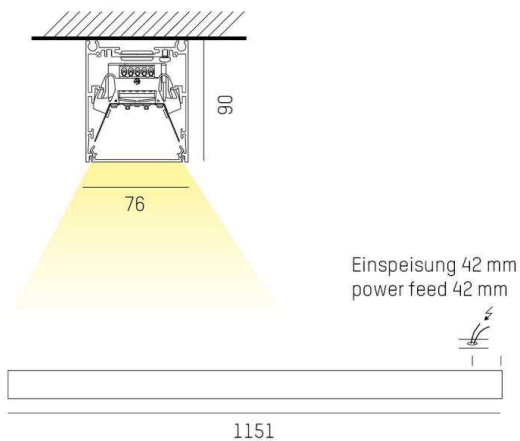

LOG OUT 2.1 IP54

728-104043113800

LOG OUT 2.1 IP54 SD WALL / CEILING LUMINAIRE made of die-cast aluminium, natural anodised, satined PMMA opal diffuser light output direct, with converter, dimmability: not dimmable, through wiring 3x1,5mm², IP54

DRAWING

LIGHT DISTRIBUTION CURVE

TECHNICAL DETAILS

System perform. [W]	31
Bulb type	LED
Luminous flux [lm]	3820
Colour temp. [K]	2700K
CRI	>80
Optics	PMMA opal diffuser
Designer	INHOUSE
Converter	with converter
Dimming	not dimmable
Light output	direct
Voltage [V]	220-240V 50/60Hz
Through wiring	3x1,5mm ²
Material	die-cast aluminium
Length [mm]	1151
Width [mm]	76
Height [mm]	90
IP protection class	IP54
Voltage class	protection cl. I
Net weight [kg]	5,72
Colour lamp	natural anodised
EAN-Number	9010506193091
Lifetime [h]	L80 B10 50 000
Energy efficiency cl.	D
No. of luminaires B16A	50

The values are rated values. Power and luminous flux are initially subject to a tolerance of +/- 10%. Colour temperature tolerance: +/- 150 K. The values apply to an ambient temperature of 25°C unless otherwise specified.