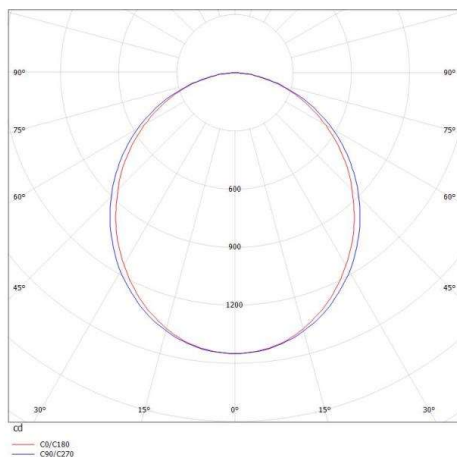

LOG OUT 2.1 IP54

728-104043113800

LOG OUT 2.1 IP54 SD WALL / CEILING LUMINAIRE made of die-cast aluminium, natural anodised, satined PMMA opal diffuser light output direct, with converter, dimmability: not dimmable, through wiring 3x1,5mm², IP54

DRAWING

LIGHT DISTRIBUTION CURVE

TECHNICAL DETAILS

System perform. [W]	31
Bulb type	LED
Luminous flux [lm]	3820
Colour temp. [K]	2700K
CRI	>80
Optics	PMMA opal diffuser
Designer	INHOUSE
Converter	with converter
Dimming	not dimmable
Light output	direct
Voltage [V]	220-240V 50/60Hz
Through wiring	3x1,5mm ²
Material	die-cast aluminium
Length [mm]	1151
Width [mm]	76
Height [mm]	90
IP protection class	IP54
Voltage class	protection cl. I
Net weight [kg]	5,72
Colour lamp	natural anodised
EAN-Number	9010506193091
Lifetime [h]	L80 B10 50 000
Energy efficiency cl.	D
No. of luminaires B16A	50