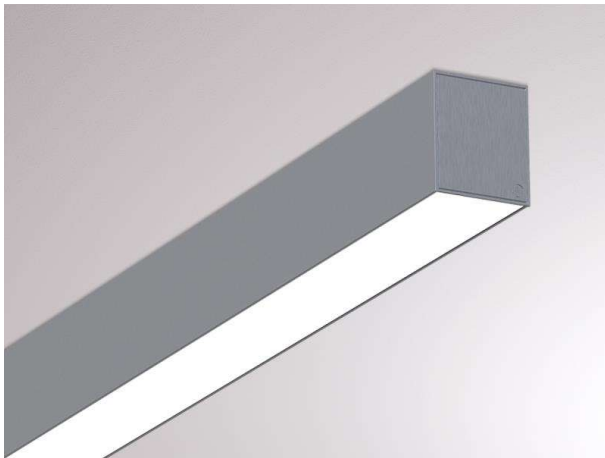

LOG OUT 2.1 IP54

728-104043113800

LOG OUT 2.1 IP54 SD WALL / CEILING LUMINAIRE made of die-cast aluminium, natural anodised, satined PMMA opal diffuser light output direct, with converter, dimmability: not dimmable, through wiring 3x1,5mm², IP54

DRAWING

LIGHT DISTRIBUTION CURVE

TECHNICAL DETAILS

System perform. [W]	31
Bulb type	LED
Luminous flux [lm]	3820
Colour temp. [K]	2700K
CRI	>80
Optics	PMMA opal diffuser
Designer	INHOUSE
Converter	with converter
Dimming	not dimmable
Light output	direct
Voltage [V]	220-240V 50/60Hz
Through wiring	3x1,5mm ²
Material	die-cast aluminium
Length [mm]	1151
Width [mm]	76
Height [mm]	90
IP protection class	IP54
Voltage class	protection cl. I
Net weight [kg]	5,72
Colour lamp	natural anodised
EAN-Number	9010506193091
Lifetime [h]	L80 B10 50 000
Energy efficiency cl.	D
No. of luminaires B16A	50