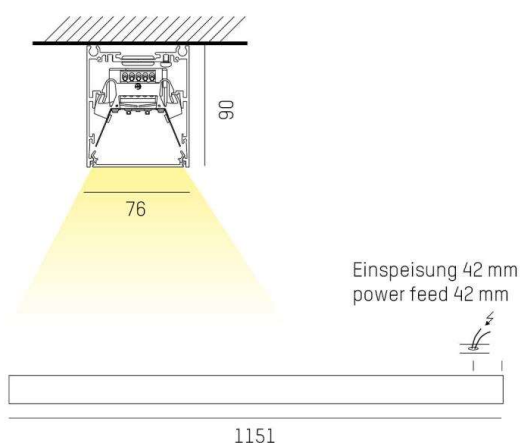

LOG OUT 2.1 IP54

728-104043114800

LOG OUT 2.1 IP54 SD WALL / CEILING LUMINAIRE made of die-cast aluminium, natural anodised, satined PMMA opal diffuser light output direct, with converter, dimmability: not dimmable, through wiring 3x1,5mm², IP54

DRAWING

LIGHT DISTRIBUTION CURVE

TECHNICAL DETAILS

System perform. [W]	31
Bulb type	LED
Luminous flux [lm]	3930
Colour temp. [K]	4000K
CRI	>80
Optics	PMMA opal diffuser
Designer	INHOUSE
Converter	with converter
Dimming	not dimmable
Light output	direct
Voltage [V]	220-240V 50/60Hz
Through wiring	3x1,5mm ²
Material	die-cast aluminium
Length [mm]	1151
Width [mm]	76
Height [mm]	90
IP protection class	IP54
Voltage class	protection cl. I
Net weight [kg]	5,72
Colour lamp	natural anodised
EAN-Number	9010506193152
Lifetime [h]	L80 B10 50 000
Energy efficiency cl.	D
No. of luminaires B16A	50