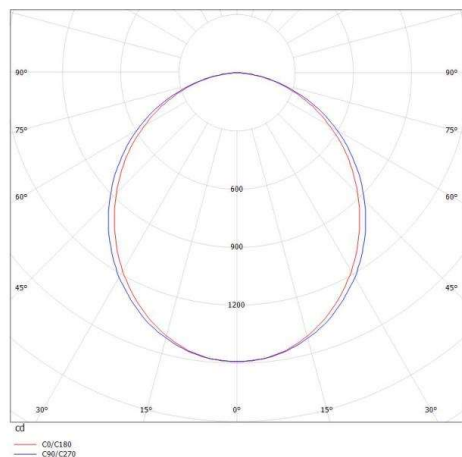

LOG OUT 2.1 IP54

728-104043114800

LOG OUT 2.1 IP54 SD WALL / CEILING LUMINAIRE made of die-cast aluminium, natural anodised, satined PMMA opal diffuser light output direct, with converter, dimmability: not dimmable, through wiring 3x1,5mm², IP54

DRAWING

LIGHT DISTRIBUTION CURVE

TECHNICAL DETAILS

System perform. [W]	31
Bulb type	LED
Luminous flux [lm]	3930
Colour temp. [K]	4000K
CRI	>80
Optics	PMMA opal diffuser
Designer	INHOUSE
Converter	with converter
Dimming	not dimmable
Light output	direct
Voltage [V]	220-240V 50/60Hz
Through wiring	3x1,5mm ²
Material	die-cast aluminium
Length [mm]	1151
Width [mm]	76
Height [mm]	90
IP protection class	IP54
Voltage class	protection cl. I
Net weight [kg]	5,72
Colour lamp	natural anodised
EAN-Number	9010506193152
Lifetime [h]	L80 B10 50 000
Energy efficiency cl.	D
No. of luminaires B16A	50