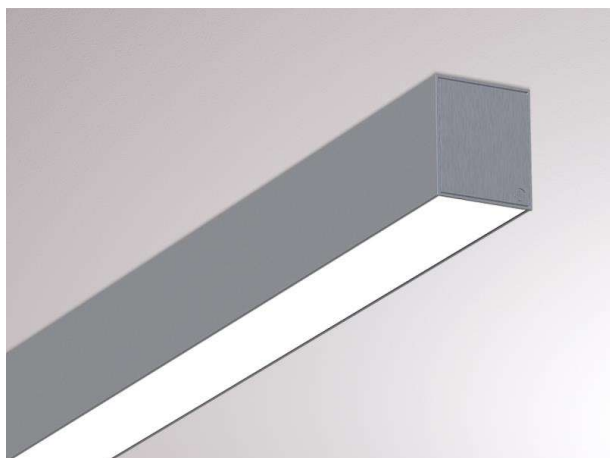

LOG OUT 2.1 IP54

728-104043114800

LOG OUT 2.1 IP54 SD WALL / CEILING LUMINAIRE made of die-cast aluminium, natural anodised, satined PMMA opal diffuser light output direct, with converter, dimmability: not dimmable, through wiring 3x1,5mm², IP54

DRAWING

LIGHT DISTRIBUTION CURVE

TECHNICAL DETAILS

System perform. [W]	31
Bulb type	LED
Luminous flux [lm]	3930
Colour temp. [K]	4000K
CRI	>80
Optics	PMMA opal diffuser
Designer	INHOUSE
Converter	with converter
Dimming	not dimmable
Light output	direct
Voltage [V]	220-240V 50/60Hz
Through wiring	3x1,5mm ²
Material	die-cast aluminium
Length [mm]	1151
Width [mm]	76
Height [mm]	90
IP protection class	IP54
Voltage class	protection cl. I
Net weight [kg]	5,72
Colour lamp	natural anodised
EAN-Number	9010506193152
Lifetime [h]	L80 B10 50 000
Energy efficiency cl.	D
No. of luminaires B16A	50