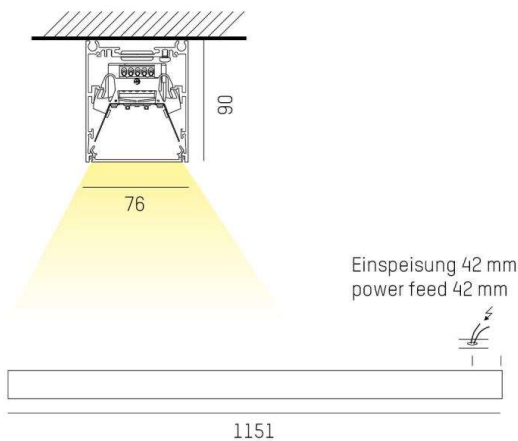

LOG OUT 2.1 IP54

728-104043119800

LOG OUT 2.1 IP54 SD WALL / CEILING LUMINAIRE made of die-cast aluminium, natural anodised, satined PMMA opal diffuser light output direct, with converter, dimmability: not dimmable, through wiring 3x1,5mm², IP54

DRAWING

LIGHT DISTRIBUTION CURVE

TECHNICAL DETAILS

System perform. [W]	31
Bulb type	LED
Luminous flux [lm]	3930
Colour temp. [K]	3000K
CRI	>80
Optics	PMMA opal diffuser
Designer	INHOUSE
Converter	with converter
Dimming	not dimmable
Light output	direct
Voltage [V]	220-240V 50/60Hz
Through wiring	3x1,5mm ²
Material	die-cast aluminium
Length [mm]	1151
Width [mm]	76
Height [mm]	90
IP protection class	IP54
Voltage class	protection cl. I
Net weight [kg]	5,72
Colour lamp	natural anodised
EAN-Number	9010506193213
Lifetime [h]	L80 B10 50 000
Energy efficiency cl.	D
No. of luminaires B16A	50

The values are rated values. Power and luminous flux are initially subject to a tolerance of +/- 10%. Colour temperature tolerance: +/- 150 K. The values apply to an ambient temperature of 25°C unless otherwise specified.