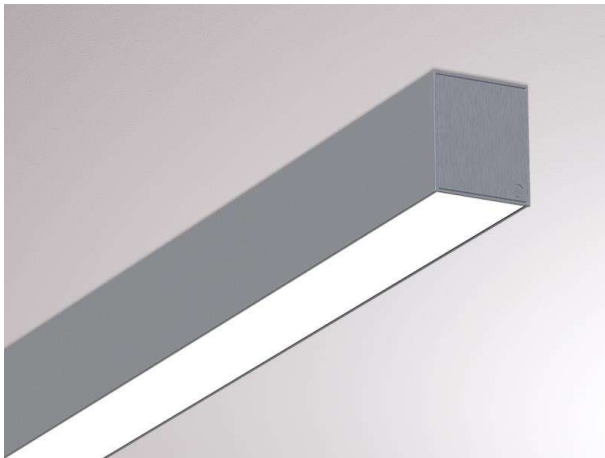

LOG OUT 2.1 IP54

728-104043119800

LOG OUT 2.1 IP54 SD WALL / CEILING LUMINAIRE made of die-cast aluminium, natural anodised, satined PMMA opal diffuser light output direct, with converter, dimmability: not dimmable, through wiring 3x1,5mm², IP54

DRAWING

LIGHT DISTRIBUTION CURVE

TECHNICAL DETAILS

System perform. [W]	31
Bulb type	LED
Luminous flux [lm]	3930
Colour temp. [K]	3000K
CRI	>80
Optics	PMMA opal diffuser
Designer	INHOUSE
Converter	with converter
Dimming	not dimmable
Light output	direct
Voltage [V]	220-240V 50/60Hz
Through wiring	3x1,5mm ²
Material	die-cast aluminium
Length [mm]	1151
Width [mm]	76
Height [mm]	90
IP protection class	IP54
Voltage class	protection cl. I
Net weight [kg]	5,72
Colour lamp	natural anodised
EAN-Number	9010506193213
Lifetime [h]	L80 B10 50 000
Energy efficiency cl.	D
No. of luminaires B16A	50