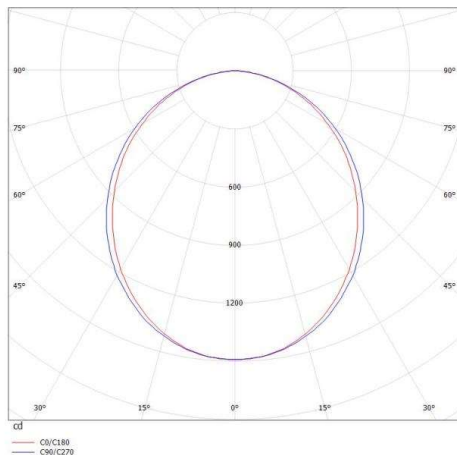

LOG OUT 2.1 IP54

728-104043119800

LOG OUT 2.1 IP54 SD WALL / CEILING LUMINAIRE made of die-cast aluminium, natural anodised, satined PMMA opal diffuser light output direct, with converter, dimmability: not dimmable, through wiring 3x1,5mm², IP54

DRAWING

LIGHT DISTRIBUTION CURVE

TECHNICAL DETAILS

System perform. [W]	31
Bulb type	LED
Luminous flux [lm]	3930
Colour temp. [K]	3000K
CRI	>80
Optics	PMMA opal diffuser
Designer	INHOUSE
Converter	with converter
Dimming	not dimmable
Light output	direct
Voltage [V]	220-240V 50/60Hz
Through wiring	3x1,5mm ²
Material	die-cast aluminium
Length [mm]	1151
Width [mm]	76
Height [mm]	90
IP protection class	IP54
Voltage class	protection cl. I
Net weight [kg]	5,72
Colour lamp	natural anodised
EAN-Number	9010506193213
Lifetime [h]	L80 B10 50 000
Energy efficiency cl.	D
No. of luminaires B16A	50