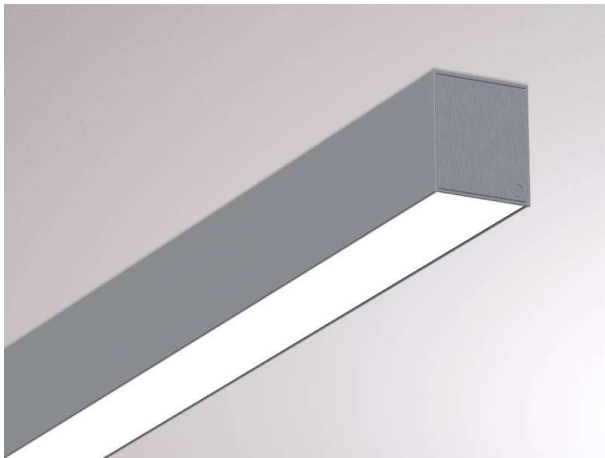

LOG OUT 2.1 IP54

728-104051119800

LOG OUT 2.1 IP54 SD WALL / CEILING LUMINAIRE made of die-cast aluminium, natural anodised, satined PMMA opal diffuser light output direct, with converter, dimmability: not dimmable, through wiring 3x1,5mm², IP54

DRAWING

LIGHT DISTRIBUTION CURVE

TECHNICAL DETAILS

System perform. [W]	20
Bulb type	LED
Luminous flux [lm]	2550
Colour temp. [K]	3000K
CRI	>80
Optics	PMMA opal diffuser
Designer	INHOUSE
Converter	with converter
Dimming	not dimmable
Light output	direct
Voltage [V]	220-240V 50/60Hz
Through wiring	3x1,5mm²
Material	die-cast aluminium
Length [mm]	1431
Width [mm]	76
Height [mm]	90
IP protection class	IP54
Voltage class	protection cl. I
Net weight [kg]	5,61
Colour lamp	natural anodised
EAN-Number	9010506191387
Lifetime [h]	L80 B10 50 000
Energy efficiency cl.	D
No. of luminaires B16A	50