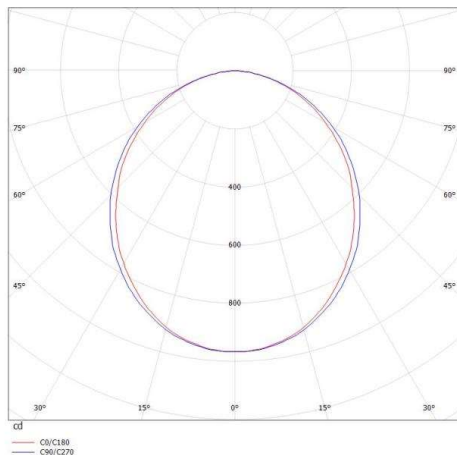

LOG OUT 2.1 IP54

728-104051119800

LOG OUT 2.1 IP54 SD WALL / CEILING LUMINAIRE made of die-cast aluminium, natural anodised, satined PMMA opal diffuser light output direct, with converter, dimmability: not dimmable, through wiring 3x1,5mm², IP54

DRAWING

LIGHT DISTRIBUTION CURVE

TECHNICAL DETAILS

System perform. [W]	20
Bulb type	LED
Luminous flux [lm]	2550
Colour temp. [K]	3000K
CRI	>80
Optics	PMMA opal diffuser
Designer	INHOUSE
Converter	with converter
Dimming	not dimmable
Light output	direct
Voltage [V]	220-240V 50/60Hz
Through wiring	3x1,5mm²
Material	die-cast aluminium
Length [mm]	1431
Width [mm]	76
Height [mm]	90
IP protection class	IP54
Voltage class	protection cl. I
Net weight [kg]	5,61
Colour lamp	natural anodised
EAN-Number	9010506191387
Lifetime [h]	L80 B10 50 000
Energy efficiency cl.	D
No. of luminaires B16A	50