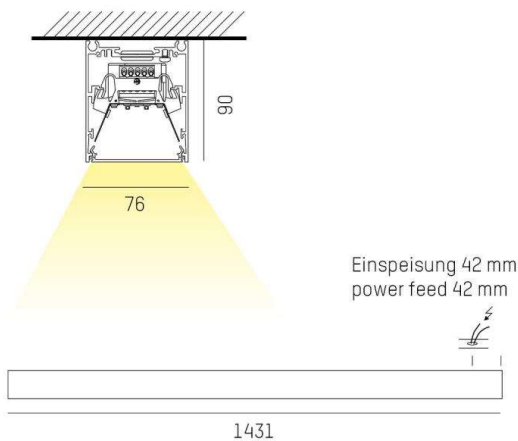

LOG OUT 2.1 IP54

728-104051119800

LOG OUT 2.1 IP54 SD WALL / CEILING LUMINAIRE made of die-cast aluminium, natural anodised, satined PMMA opal diffuser light output direct, with converter, dimmability: not dimmable, through wiring 3x1,5mm², IP54

DRAWING

LIGHT DISTRIBUTION CURVE

TECHNICAL DETAILS

System perform. [W]	20
Bulb type	LED
Luminous flux [lm]	2550
Colour temp. [K]	3000K
CRI	>80
Optics	PMMA opal diffuser
Designer	INHOUSE
Converter	with converter
Dimming	not dimmable
Light output	direct
Voltage [V]	220-240V 50/60Hz
Through wiring	3x1,5mm²
Material	die-cast aluminium
Length [mm]	1431
Width [mm]	76
Height [mm]	90
IP protection class	IP54
Voltage class	protection cl. I
Net weight [kg]	5,61
Colour lamp	natural anodised
EAN-Number	9010506191387
Lifetime [h]	L80 B10 50 000
Energy efficiency cl.	D
No. of luminaires B16A	50

The values are rated values. Power and luminous flux are initially subject to a tolerance of +/- 10%. Colour temperature tolerance: +/- 150 K. The values apply to an ambient temperature of 25°C unless otherwise specified.