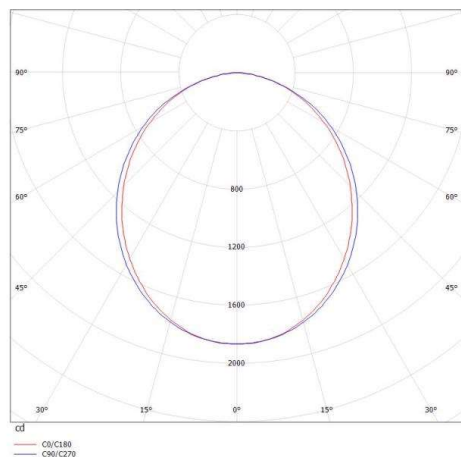

LOG OUT 2.1 IP54

728-104053114800

LOG OUT 2.1 IP54 SD WALL / CEILING LUMINAIRE made of die-cast aluminium, natural anodised, satined PMMA opal diffuser light output direct, with converter, dimmability: not dimmable, through wiring 3x1,5mm², IP54

DRAWING

LIGHT DISTRIBUTION CURVE

TECHNICAL DETAILS

System perform. [W]	40
Bulb type	LED
Luminous flux [lm]	4920
Colour temp. [K]	4000K
CRI	>80
Optics	PMMA opal diffuser
Designer	INHOUSE
Converter	with converter
Dimming	not dimmable
Light output	direct
Voltage [V]	220-240V 50/60Hz
Through wiring	3x1,5mm²
Material	die-cast aluminium
Length [mm]	1431
Width [mm]	76
Height [mm]	90
IP protection class	IP54
Voltage class	protection cl. I
Net weight [kg]	5,61
Colour lamp	natural anodised
EAN-Number	9010506193336
Lifetime [h]	L80 B10 50 000
Energy efficiency cl.	D
No. of luminaires B16A	50