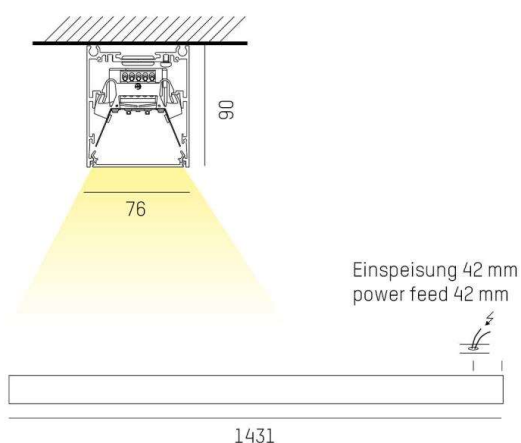

LOG OUT 2.1 IP54

728-104053114800

LOG OUT 2.1 IP54 SD WALL / CEILING LUMINAIRE made of die-cast aluminium, natural anodised, satined PMMA opal diffuser light output direct, with converter, dimmability: not dimmable, through wiring 3x1,5mm², IP54

DRAWING

LIGHT DISTRIBUTION CURVE

TECHNICAL DETAILS

System perform. [W]	40
Bulb type	LED
Luminous flux [lm]	4920
Colour temp. [K]	4000K
CRI	>80
Optics	PMMA opal diffuser
Designer	INHOUSE
Converter	with converter
Dimming	not dimmable
Light output	direct
Voltage [V]	220-240V 50/60Hz
Through wiring	3x1,5mm²
Material	die-cast aluminium
Length [mm]	1431
Width [mm]	76
Height [mm]	90
IP protection class	IP54
Voltage class	protection cl. I
Net weight [kg]	5,61
Colour lamp	natural anodised
EAN-Number	9010506193336
Lifetime [h]	L80 B10 50 000
Energy efficiency cl.	D
No. of luminaires B16A	50