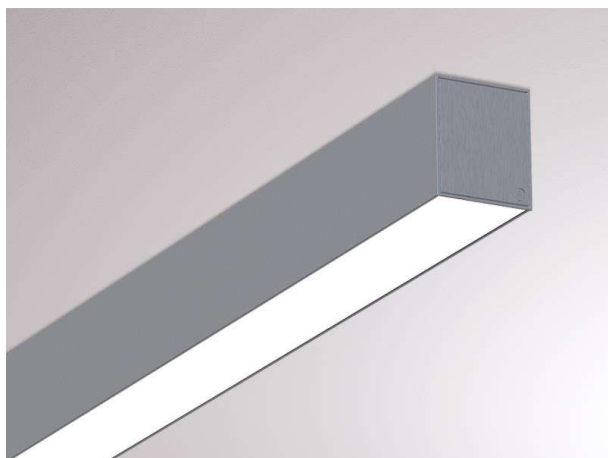

LOG OUT 2.1 IP54

728-104053114800

LOG OUT 2.1 IP54 SD WALL / CEILING LUMINAIRE made of die-cast aluminium, natural anodised, satined PMMA opal diffuser light output direct, with converter, dimmability: not dimmable, through wiring 3x1,5mm², IP54

DRAWING

LIGHT DISTRIBUTION CURVE

TECHNICAL DETAILS

System perform. [W]	40
Bulb type	LED
Luminous flux [lm]	4920
Colour temp. [K]	4000K
CRI	>80
Optics	PMMA opal diffuser
Designer	INHOUSE
Converter	with converter
Dimming	not dimmable
Light output	direct
Voltage [V]	220-240V 50/60Hz
Through wiring	3x1,5mm²
Material	die-cast aluminium
Length [mm]	1431
Width [mm]	76
Height [mm]	90
IP protection class	IP54
Voltage class	protection cl. I
Net weight [kg]	5,61
Colour lamp	natural anodised
EAN-Number	9010506193336
Lifetime [h]	L80 B10 50 000
Energy efficiency cl.	D
No. of luminaires B16A	50