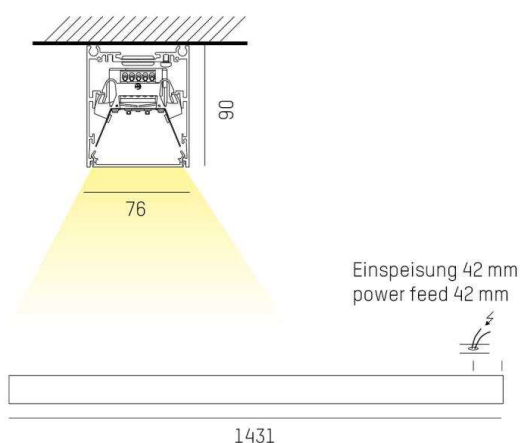

LOG OUT 2.1 IP54

728-104053119800

LOG OUT 2.1 IP54 SD WALL / CEILING LUMINAIRE made of die-cast aluminium, natural anodised, satined PMMA opal diffuser light output direct, with converter, dimmability: not dimmable, through wiring 3x1,5mm², IP54

DRAWING

LIGHT DISTRIBUTION CURVE

TECHNICAL DETAILS

System perform. [W]	40
Bulb type	LED
Luminous flux [lm]	4920
Colour temp. [K]	3000K
CRI	>80
Optics	PMMA opal diffuser
Designer	INHOUSE
Converter	with converter
Dimming	not dimmable
Light output	direct
Voltage [V]	220-240V 50/60Hz
Through wiring	3x1,5mm ²
Material	die-cast aluminium
Length [mm]	1431
Width [mm]	76
Height [mm]	90
IP protection class	IP54
Voltage class	protection cl. I
Net weight [kg]	5,61
Colour lamp	natural anodised
EAN-Number	9010506193398
Lifetime [h]	L80 B10 50 000
Energy efficiency cl.	D
No. of luminaires B16A	50