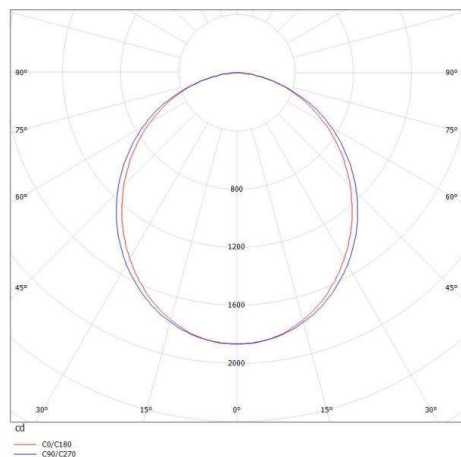

LOG OUT 2.1 IP54

728-104053119800

LOG OUT 2.1 IP54 SD WALL / CEILING LUMINAIRE made of die-cast aluminium, natural anodised, satined PMMA opal diffuser light output direct, with converter, dimmability: not dimmable, through wiring 3x1,5mm², IP54

DRAWING

LIGHT DISTRIBUTION CURVE

TECHNICAL DETAILS

System perform. [W]	40
Bulb type	LED
Luminous flux [lm]	4920
Colour temp. [K]	3000K
CRI	>80
Optics	PMMA opal diffuser
Designer	INHOUSE
Converter	with converter
Dimming	not dimmable
Light output	direct
Voltage [V]	220-240V 50/60Hz
Through wiring	3x1,5mm ²
Material	die-cast aluminium
Length [mm]	1431
Width [mm]	76
Height [mm]	90
IP protection class	IP54
Voltage class	protection cl. I
Net weight [kg]	5,61
Colour lamp	natural anodised
EAN-Number	9010506193398
Lifetime [h]	L80 B10 50 000
Energy efficiency cl.	D
No. of luminaires B16A	50