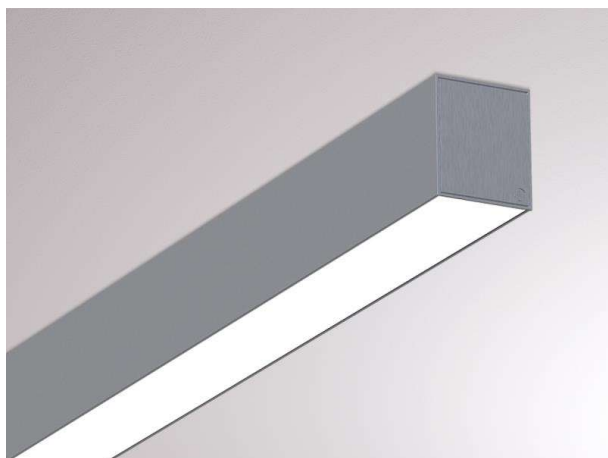

LOG OUT 2.1 IP54

728-104053119800

LOG OUT 2.1 IP54 SD WALL / CEILING LUMINAIRE made of die-cast aluminium, natural anodised, satined PMMA opal diffuser light output direct, with converter, dimmability: not dimmable, through wiring 3x1,5mm², IP54

DRAWING

LIGHT DISTRIBUTION CURVE

TECHNICAL DETAILS

System perform. [W]	40
Bulb type	LED
Luminous flux [lm]	4920
Colour temp. [K]	3000K
CRI	>80
Optics	PMMA opal diffuser
Designer	INHOUSE
Converter	with converter
Dimming	not dimmable
Light output	direct
Voltage [V]	220-240V 50/60Hz
Through wiring	3x1,5mm ²
Material	die-cast aluminium
Length [mm]	1431
Width [mm]	76
Height [mm]	90
IP protection class	IP54
Voltage class	protection cl. I
Net weight [kg]	5,61
Colour lamp	natural anodised
EAN-Number	9010506193398
Lifetime [h]	L80 B10 50 000
Energy efficiency cl.	D
No. of luminaires B16A	50