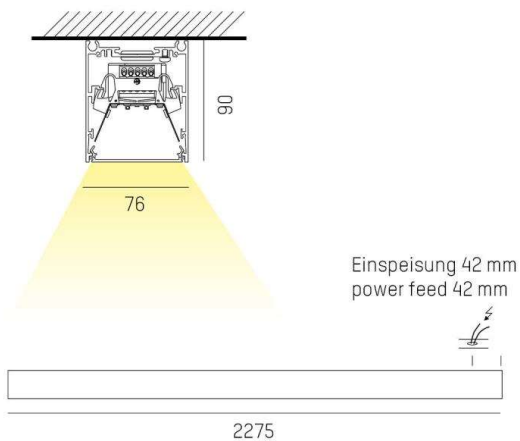

LOG OUT 2.1 IP54

728-104061113800

LOG OUT 2.1 IP54 SD WALL / CEILING LUMINAIRE made of die-cast aluminium, natural anodised, satined PMMA opal diffuser light output direct, with converter, dimmability: not dimmable, through wiring 3x1,5mm², IP54

DRAWING

LIGHT DISTRIBUTION CURVE

TECHNICAL DETAILS

System perform. [W]	32
Bulb type	LED
Luminous flux [lm]	3960
Colour temp. [K]	2700K
CRI	>80
Optics	PMMA opal diffuser
Designer	INHOUSE
Converter	with converter
Dimming	not dimmable
Light output	direct
Voltage [V]	220-240V 50/60Hz
Through wiring	3x1,5mm²
Material	die-cast aluminium
Length [mm]	2275
Width [mm]	76
Height [mm]	90
IP protection class	IP54
Voltage class	protection cl. I
Net weight [kg]	9,96
Colour lamp	natural anodised
EAN-Number	9010506191400
Lifetime [h]	L80 B10 50 000
Energy efficiency cl.	D
No. of luminaires B16A	25

The values are rated values. Power and luminous flux are initially subject to a tolerance of +/- 10%. Colour temperature tolerance: +/- 150 K. The values apply to an ambient temperature of 25°C unless otherwise specified.