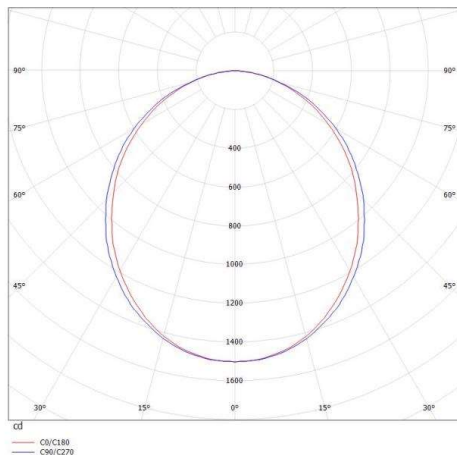

LOG OUT 2.1 IP54

728-104061113800

LOG OUT 2.1 IP54 SD WALL / CEILING LUMINAIRE made of die-cast aluminium, natural anodised, satined PMMA opal diffuser light output direct, with converter, dimmability: not dimmable, through wiring 3x1,5mm², IP54

DRAWING

LIGHT DISTRIBUTION CURVE

TECHNICAL DETAILS

System perform. [W]	32
Bulb type	LED
Luminous flux [lm]	3960
Colour temp. [K]	2700K
CRI	>80
Optics	PMMA opal diffuser
Designer	INHOUSE
Converter	with converter
Dimming	not dimmable
Light output	direct
Voltage [V]	220-240V 50/60Hz
Through wiring	3x1,5mm²
Material	die-cast aluminium
Length [mm]	2275
Width [mm]	76
Height [mm]	90
IP protection class	IP54
Voltage class	protection cl. I
Net weight [kg]	9,96
Colour lamp	natural anodised
EAN-Number	9010506191400
Lifetime [h]	L80 B10 50 000
Energy efficiency cl.	D
No. of luminaires B16A	25