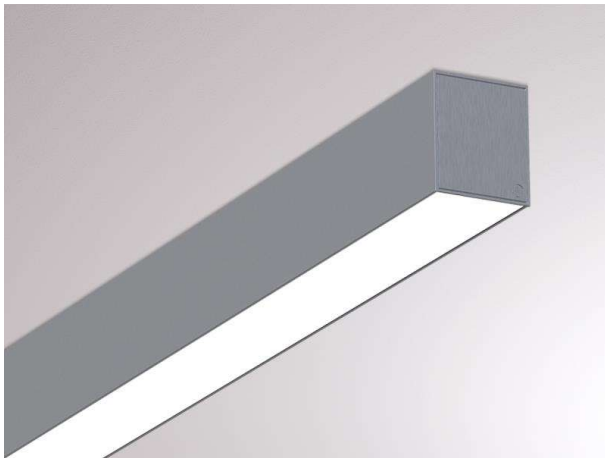

LOG OUT 2.1 IP54

728-104061113800

LOG OUT 2.1 IP54 SD WALL / CEILING LUMINAIRE made of die-cast aluminium, natural anodised, satined PMMA opal diffuser light output direct, with converter, dimmability: not dimmable, through wiring 3x1,5mm², IP54

DRAWING

LIGHT DISTRIBUTION CURVE

TECHNICAL DETAILS

System perform. [W]	32
Bulb type	LED
Luminous flux [lm]	3960
Colour temp. [K]	2700K
CRI	>80
Optics	PMMA opal diffuser
Designer	INHOUSE
Converter	with converter
Dimming	not dimmable
Light output	direct
Voltage [V]	220-240V 50/60Hz
Through wiring	3x1,5mm²
Material	die-cast aluminium
Length [mm]	2275
Width [mm]	76
Height [mm]	90
IP protection class	IP54
Voltage class	protection cl. I
Net weight [kg]	9,96
Colour lamp	natural anodised
EAN-Number	9010506191400
Lifetime [h]	L80 B10 50 000
Energy efficiency cl.	D
No. of luminaires B16A	25