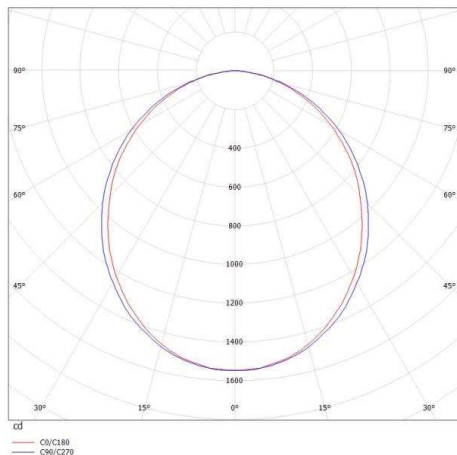

LOG OUT 2.1 IP54

728-104061114800

LOG OUT 2.1 IP54 SD WALL / CEILING LUMINAIRE made of die-cast aluminium, natural anodised, satined PMMA opal diffuser light output direct, with converter, dimmability: not dimmable, through wiring 3x1,5mm², IP54

DRAWING

LIGHT DISTRIBUTION CURVE

TECHNICAL DETAILS

System perform. [W]	32
Bulb type	LED
Luminous flux [lm]	4080
Colour temp. [K]	4000K
CRI	>80
Optics	PMMA opal diffuser
Designer	INHOUSE
Converter	with converter
Dimming	not dimmable
Light output	direct
Voltage [V]	220-240V 50/60Hz
Through wiring	3x1,5mm ²
Material	die-cast aluminium
Length [mm]	2275
Width [mm]	76
Height [mm]	90
IP protection class	IP54
Voltage class	protection cl. I
Net weight [kg]	9,96
Colour lamp	natural anodised
EAN-Number	9010506191424
Lifetime [h]	L80 B10 50 000
Energy efficiency cl.	D
No. of luminaires B16A	25