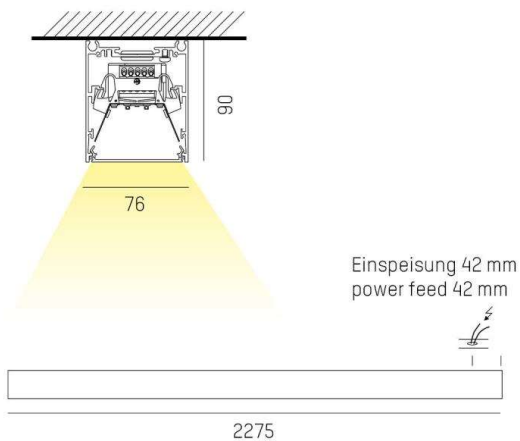

LOG OUT 2.1 IP54

728-104061114800

LOG OUT 2.1 IP54 SD WALL / CEILING LUMINAIRE made of die-cast aluminium, natural anodised, satined PMMA opal diffuser light output direct, with converter, dimmability: not dimmable, through wiring 3x1,5mm², IP54

DRAWING

LIGHT DISTRIBUTION CURVE

TECHNICAL DETAILS

System perform. [W]	32
Bulb type	LED
Luminous flux [lm]	4080
Colour temp. [K]	4000K
CRI	>80
Optics	PMMA opal diffuser
Designer	INHOUSE
Converter	with converter
Dimming	not dimmable
Light output	direct
Voltage [V]	220-240V 50/60Hz
Through wiring	3x1,5mm ²
Material	die-cast aluminium
Length [mm]	2275
Width [mm]	76
Height [mm]	90
IP protection class	IP54
Voltage class	protection cl. I
Net weight [kg]	9,96
Colour lamp	natural anodised
EAN-Number	9010506191424
Lifetime [h]	L80 B10 50 000
Energy efficiency cl.	D
No. of luminaires B16A	25

The values are rated values. Power and luminous flux are initially subject to a tolerance of +/- 10%. Colour temperature tolerance: +/- 150 K. The values apply to an ambient temperature of 25°C unless otherwise specified.