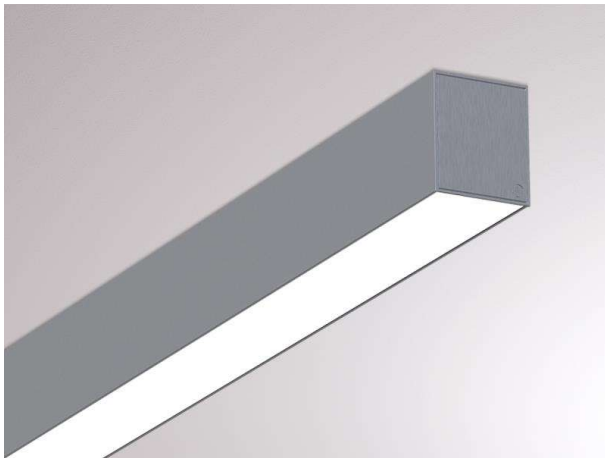

LOG OUT 2.1 IP54

728-104061114800

LOG OUT 2.1 IP54 SD WALL / CEILING LUMINAIRE made of die-cast aluminium, natural anodised, satined PMMA opal diffuser light output direct, with converter, dimmability: not dimmable, through wiring 3x1,5mm², IP54

DRAWING

LIGHT DISTRIBUTION CURVE

TECHNICAL DETAILS

System perform. [W]	32
Bulb type	LED
Luminous flux [lm]	4080
Colour temp. [K]	4000K
CRI	>80
Optics	PMMA opal diffuser
Designer	INHOUSE
Converter	with converter
Dimming	not dimmable
Light output	direct
Voltage [V]	220-240V 50/60Hz
Through wiring	3x1,5mm ²
Material	die-cast aluminium
Length [mm]	2275
Width [mm]	76
Height [mm]	90
IP protection class	IP54
Voltage class	protection cl. I
Net weight [kg]	9,96
Colour lamp	natural anodised
EAN-Number	9010506191424
Lifetime [h]	L80 B10 50 000
Energy efficiency cl.	D
No. of luminaires B16A	25