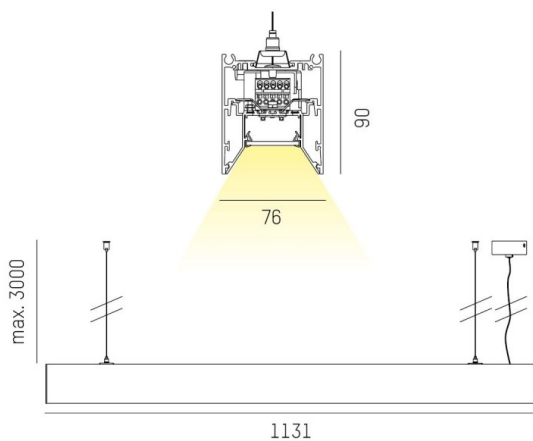

LOG OUT 2.1

728-202041119660

LOG OUT 2.1 BINA PD SUSPENSION made of die-cast aluminium, black, similar to RAL 9005, decor black, satined PMMA opal diffuser light output direct, with converter, dimmability: not dimmable, through wiring 3x1,5mm², cable transparent, adapter/ceiling base black, pendant length 3000mm, IP20

DRAWING

TECHNICAL DETAILS

System perform. [W]	16
Bulb type	LED
Luminous flux [lm]	1560
Colour temp. [K]	3000K
CRI	>80
Optics	PMMA opal diffuser
Designer	INHOUSE
Converter	with converter
Dimming	not dimmable
Light output	direct
Voltage [V]	220-240V 50/60Hz
Through wiring	3x1,5mm²
Material	die-cast aluminium

Length [mm]	1130,5
Width [mm]	76
Height [mm]	90
Pendant length [mm]	3000
IP protection class	IP20
Voltage class	protection cl. I
Shock resistance	IK06
Net weight [kg]	4,72

LIGHT DISTRIBUTION CURVE

Colour lamp	black
RAL	9005
Colour adapter/ceiling base	black
Colour decor	black
Electric wire	transparent
EAN-Number	9010506155044
Lifetime [h]	L80 B10 50 000
Energy efficiency cl.	D
No. of luminaires B16A	50