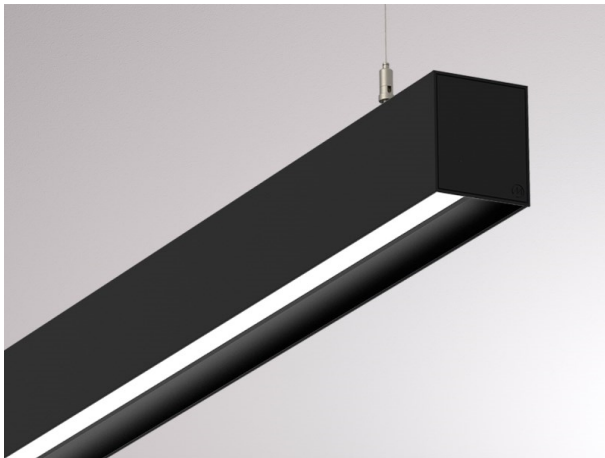

LOG OUT 2.1

728-202041119660

LOG OUT 2.1 BINA PD SUSPENSION made of die-cast aluminium, black, similar to RAL 9005, decor black, satined PMMA opal diffuser light output direct, with converter, dimmability: not dimmable, through wiring 3x1,5mm², cable transparent, adapter/ceiling base black, pendant length 3000mm, IP20

DRAWING

TECHNICAL DETAILS

System perform. [W]	16
Bulb type	LED
Luminous flux [lm]	1560
Colour temp. [K]	3000K
CRI	>80
Optics	PMMA opal diffuser
Designer	INHOUSE
Converter	with converter
Dimming	not dimmable
Light output	direct
Voltage [V]	220-240V 50/60Hz
Through wiring	3x1,5mm²
Material	die-cast aluminium

Length [mm]	1130,5
Width [mm]	76
Height [mm]	90
Pendant length [mm]	3000
IP protection class	IP20
Voltage class	protection cl. I
Shock resistance	IK06
Net weight [kg]	4,72

LIGHT DISTRIBUTION CURVE

Colour lamp	black
RAL	9005
Colour adapter/ceiling base	black
Colour decor	black
Electric wire	transparent
EAN-Number	9010506155044
Lifetime [h]	L80 B10 50 000
Energy efficiency cl.	D
No. of luminaires B16A	50