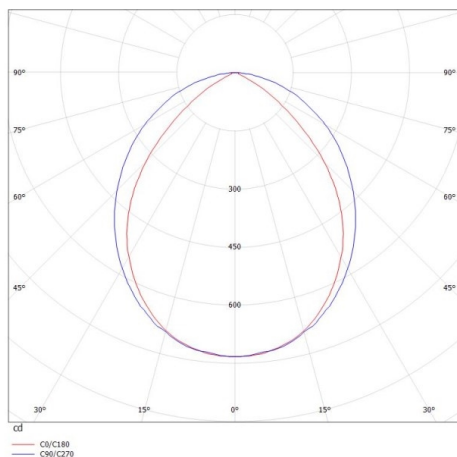

DRAWING

TECHNICAL DETAILS

System perform. [W]	16
Bulb type	LED
Luminous flux [lm]	1560
Colour temp. [K]	3000K
CRI	>80
Optics	PMMA opal diffuser
Designer	INHOUSE
Converter	with converter
Dimming	not dimmable
Light output	direct
Voltage [V]	220-240V 50/60Hz
Through wiring	3x1,5mm²
Material	die-cast aluminium

Length [mm]	1130,5
Width [mm]	76
Height [mm]	90
Pendant length [mm]	3000
IP protection class	IP20
Voltage class	protection cl. I
Shock resistance	IK06
Net weight [kg]	4,72

LIGHT DISTRIBUTION CURVE

Colour lamp	black
RAL	9005
Colour adapter/ceiling base	black
Colour decor	black
Electric wire	transparent
EAN-Number	9010506155044
Lifetime [h]	L80 B10 50 000
Energy efficiency cl.	D
No. of luminaires B16A	50