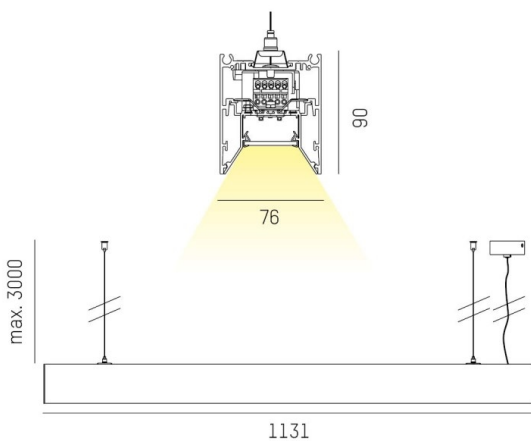

LOG OUT 2.1

728-202043113650

LOG OUT 2.1 BINA PD SUSPENSION made of die-cast aluminium, black, similar to RAL 9005, decor white, satined PMMA opal diffuser light output direct, with converter, dimmability: not dimmable, through wiring 3x1,5mm², cable transparent, adapter/ceiling base black, pendant length 3000mm, IP20

DRAWING

TECHNICAL DETAILS

System perform. [W]	31
Bulb type	LED
Luminous flux [lm]	3830
Colour temp. [K]	2700K
CRI	>80
Optics	PMMA opal diffuser
Designer	INHOUSE
Converter	with converter
Dimming	not dimmable
Light output	direct
Voltage [V]	220-240V 50/60Hz
Through wiring	3x1,5mm²
Material	die-cast aluminium
Length [mm]	1130,5
Width [mm]	76
Height [mm]	90
Pendant length [mm]	3000
IP protection class	IP20
Voltage class	protection cl. I
Shock resistance	IK06
Net weight [kg]	4,69
Colour lamp	black
RAL	9005
Colour adapter/ceiling base	black
Colour decor	white
Electric wire	transparent
EAN-Number	9010506168235
Lifetime [h]	L80 B10 50 000
Energy efficiency cl.	D
No. of luminaires B16A	50

LIGHT DISTRIBUTION CURVE

The values are rated values. Power and luminous flux are initially subject to a tolerance of +/- 10%. Colour temperature tolerance: +/- 150 K. The values apply to an ambient temperature of 25°C unless otherwise specified.