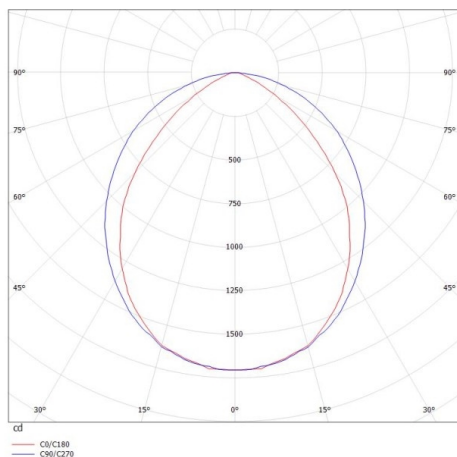

LOG OUT 2.1

728-202043113650

LOG OUT 2.1 BINA PD SUSPENSION made of die-cast aluminium, black, similar to RAL 9005, decor white, satined PMMA opal diffuser light output direct, with converter, dimmability: not dimmable, through wiring 3x1,5mm², cable transparent, adapter/ceiling base black, pendant length 3000mm, IP20

DRAWING

TECHNICAL DETAILS

System perform. [W]	31
Bulb type	LED
Luminous flux [lm]	3830
Colour temp. [K]	2700K
CRI	>80
Optics	PMMA opal diffuser
Designer	INHOUSE
Converter	with converter
Dimming	not dimmable
Light output	direct
Voltage [V]	220-240V 50/60Hz
Through wiring	3x1,5mm²
Material	die-cast aluminium
Length [mm]	1130,5
Width [mm]	76
Height [mm]	90
Pendant length [mm]	3000
IP protection class	IP20
Voltage class	protection cl. I
Shock resistance	IK06
Net weight [kg]	4,69
Colour lamp	black
RAL	9005
Colour adapter/ceiling base	black
Colour decor	white
Electric wire	transparent
EAN-Number	9010506168235
Lifetime [h]	L80 B10 50 000
Energy efficiency cl.	D
No. of luminaires B16A	50

LIGHT DISTRIBUTION CURVE

The values are rated values. Power and luminous flux are initially subject to a tolerance of +/- 10%. Colour temperature tolerance: +/- 150 K. The values apply to an ambient temperature of 25°C unless otherwise specified.