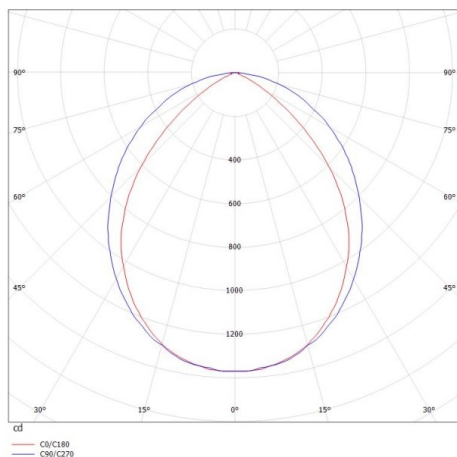

DRAWING

TECHNICAL DETAILS

System perform. [W]	31
Bulb type	LED
Luminous flux [lm]	2920
Colour temp. [K]	2700K
CRI	>80
Optics	PMMA opal diffuser
Designer	INHOUSE
Converter	with converter
Dimming	not dimmable
Light output	direct
Voltage [V]	220-240V 50/60Hz
Through wiring	3x1,5mm²
Material	die-cast aluminium

Length [mm]	1130,5
Width [mm]	76
Height [mm]	90
Pendant length [mm]	3000
IP protection class	IP20
Voltage class	protection cl. I
Shock resistance	IK06
Net weight [kg]	4,72

LIGHT DISTRIBUTION CURVE

Colour lamp	black
RAL	9005
Colour adapter/ceiling base	black
Colour decor	black
Electric wire	transparent
EAN-Number	9010506165289
Lifetime [h]	L80 B10 50 000
Energy efficiency cl.	D
No. of luminaires B16A	50