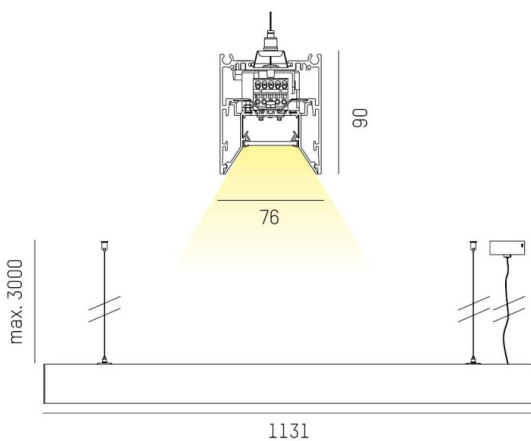

LOG OUT 2.1

728-202043113660

LOG OUT 2.1 BINA PD SUSPENSION made of die-cast aluminium, black, similar to RAL 9005, decor black, satined PMMA opal diffuser light output direct, with converter, dimmability: not dimmable, through wiring 3x1,5mm², cable transparent, adapter/ceiling base black, pendant length 3000mm, IP20

DRAWING

TECHNICAL DETAILS

System perform. [W]	31
Bulb type	LED
Luminous flux [lm]	2920
Colour temp. [K]	2700K
CRI	>80
Optics	PMMA opal diffuser
Designer	INHOUSE
Converter	with converter
Dimming	not dimmable
Light output	direct
Voltage [V]	220-240V 50/60Hz
Through wiring	3x1,5mm²
Material	die-cast aluminium

Length [mm]	1130,5
Width [mm]	76
Height [mm]	90
Pendant length [mm]	3000
IP protection class	IP20
Voltage class	protection cl. I
Shock resistance	IK06
Net weight [kg]	4,72

LIGHT DISTRIBUTION CURVE

Colour lamp	black
RAL	9005
Colour adapter/ceiling base	black
Colour decor	black
Electric wire	transparent
EAN-Number	9010506165289
Lifetime [h]	L80 B10 50 000
Energy efficiency cl.	D
No. of luminaires B16A	50