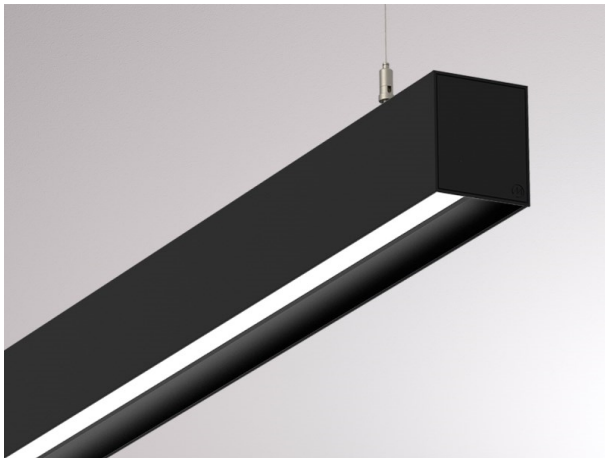

LOG OUT 2.1

728-202043113660

LOG OUT 2.1 BINA PD SUSPENSION made of die-cast aluminium, black, similar to RAL 9005, decor black, satined PMMA opal diffuser light output direct, with converter, dimmability: not dimmable, through wiring 3x1,5mm², cable transparent, adapter/ceiling base black, pendant length 3000mm, IP20

DRAWING

TECHNICAL DETAILS

System perform. [W]	31
Bulb type	LED
Luminous flux [lm]	2920
Colour temp. [K]	2700K
CRI	>80
Optics	PMMA opal diffuser
Designer	INHOUSE
Converter	with converter
Dimming	not dimmable
Light output	direct
Voltage [V]	220-240V 50/60Hz
Through wiring	3x1,5mm²
Material	die-cast aluminium

Length [mm]	1130,5
Width [mm]	76
Height [mm]	90
Pendant length [mm]	3000
IP protection class	IP20
Voltage class	protection cl. I
Shock resistance	IK06
Net weight [kg]	4,72

LIGHT DISTRIBUTION CURVE

Colour lamp	black
RAL	9005
Colour adapter/ceiling base	black
Colour decor	black
Electric wire	transparent
EAN-Number	9010506165289
Lifetime [h]	L80 B10 50 000
Energy efficiency cl.	D
No. of luminaires B16A	50