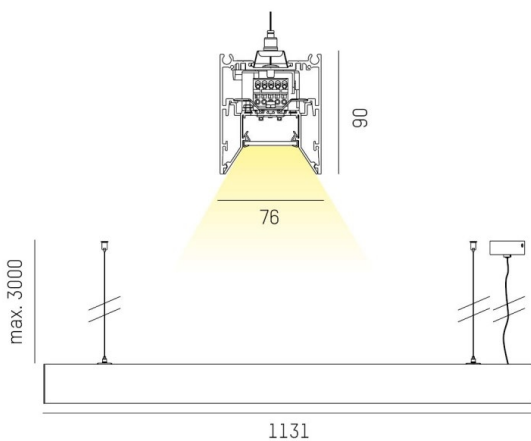

LOG OUT 2.1

728-202043119650

LOG OUT 2.1 BINA PD SUSPENSION made of die-cast aluminium, black, similar to RAL 9005, decor white, satined PMMA opal diffuser light output direct, with converter, dimmability: not dimmable, through wiring 3x1,5mm², cable transparent, adapter/ceiling base black, pendant length 3000mm, IP20

DRAWING

TECHNICAL DETAILS

System perform. [W]	31
Bulb type	LED
Luminous flux [lm]	3940
Colour temp. [K]	3000K
CRI	>80
Optics	PMMA opal diffuser
Designer	INHOUSE
Converter	with converter
Dimming	not dimmable
Light output	direct
Voltage [V]	220-240V 50/60Hz
Through wiring	3x1,5mm²
Material	die-cast aluminium
Length [mm]	1130,5
Width [mm]	76
Height [mm]	90
Pendant length [mm]	3000
IP protection class	IP20
Voltage class	protection cl. I
Shock resistance	IK06
Net weight [kg]	4,69
Colour lamp	black
RAL	9005
Colour adapter/ceiling base	black
Colour decor	white
Electric wire	transparent
EAN-Number	9010506168273
Lifetime [h]	L80 B10 50 000
Energy efficiency cl.	D
No. of luminaires B16A	50

LIGHT DISTRIBUTION CURVE

The values are rated values. Power and luminous flux are initially subject to a tolerance of +/- 10%. Colour temperature tolerance: +/- 150 K. The values apply to an ambient temperature of 25°C unless otherwise specified.