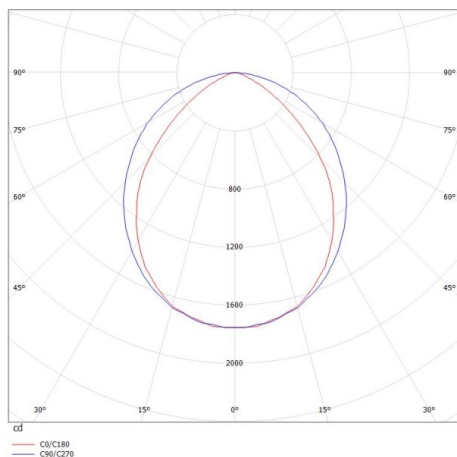

LOG OUT 2.1

728-202043119650

LOG OUT 2.1 BINA PD SUSPENSION made of die-cast aluminium, black, similar to RAL 9005, decor white, satined PMMA opal diffuser light output direct, with converter, dimmability: not dimmable, through wiring 3x1,5mm², cable transparent, adapter/ceiling base black, pendant length 3000mm, IP20

DRAWING

TECHNICAL DETAILS

System perform. [W]	31
Bulb type	LED
Luminous flux [lm]	3940
Colour temp. [K]	3000K
CRI	>80
Optics	PMMA opal diffuser
Designer	INHOUSE
Converter	with converter
Dimming	not dimmable
Light output	direct
Voltage [V]	220-240V 50/60Hz
Through wiring	3x1,5mm²
Material	die-cast aluminium
Length [mm]	1130,5
Width [mm]	76
Height [mm]	90
Pendant length [mm]	3000
IP protection class	IP20
Voltage class	protection cl. I
Shock resistance	IK06
Net weight [kg]	4,69
Colour lamp	black
RAL	9005
Colour adapter/ceiling base	black
Colour decor	white
Electric wire	transparent
EAN-Number	9010506168273
Lifetime [h]	L80 B10 50 000
Energy efficiency cl.	D
No. of luminaires B16A	50

LIGHT DISTRIBUTION CURVE

The values are rated values. Power and luminous flux are initially subject to a tolerance of +/- 10%. Colour temperature tolerance: +/- 150 K. The values apply to an ambient temperature of 25°C unless otherwise specified.