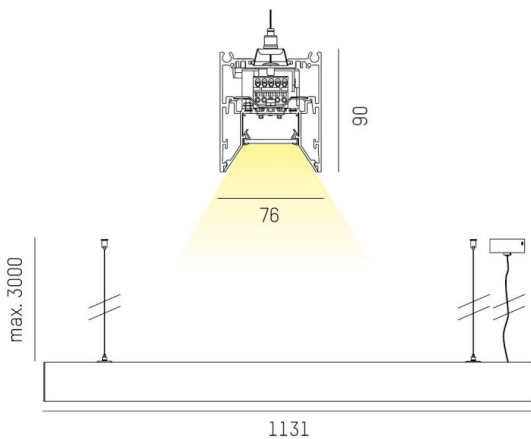

LOG OUT 2.1

728-202043119660

LOG OUT 2.1 BINA PD SUSPENSION made of die-cast aluminium, black, similar to RAL 9005, decor black, satined PMMA opal diffuser light output direct, with converter, dimmability: not dimmable, through wiring 3x1,5mm², cable transparent, adapter/ceiling base black, pendant length 3000mm, IP20

DRAWING

TECHNICAL DETAILS

System perform. [W]	31
Bulb type	LED
Luminous flux [lm]	3000
Colour temp. [K]	3000K
CRI	>80
Optics	PMMA opal diffuser
Designer	INHOUSE
Converter	with converter
Dimming	not dimmable
Light output	direct
Voltage [V]	220-240V 50/60Hz
Through wiring	3x1,5mm²
Material	die-cast aluminium
Length [mm]	1130,5
Width [mm]	76
Height [mm]	90
Pendant length [mm]	3000
IP protection class	IP20
Voltage class	protection cl. I
Shock resistance	IK06
Net weight [kg]	4,72
Colour lamp	black
RAL	9005
Colour adapter/ceiling base	black
Colour decor	black
Electric wire	transparent
EAN-Number	9010506165364
Lifetime [h]	L80 B10 50 000
Energy efficiency cl.	D
No. of luminaires B16A	50

LIGHT DISTRIBUTION CURVE

The values are rated values. Power and luminous flux are initially subject to a tolerance of +/- 10%. Colour temperature tolerance: +/- 150 K. The values apply to an ambient temperature of 25°C unless otherwise specified.