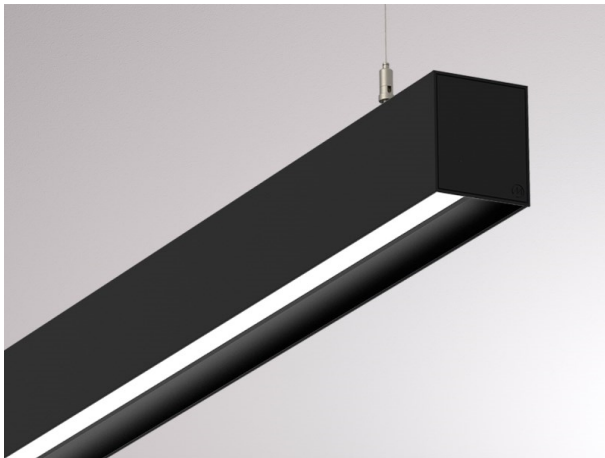

LOG OUT 2.1

728-202043119660

LOG OUT 2.1 BINA PD SUSPENSION made of die-cast aluminium, black, similar to RAL 9005, decor black, satined PMMA opal diffuser light output direct, with converter, dimmability: not dimmable, through wiring 3x1,5mm², cable transparent, adapter/ceiling base black, pendant length 3000mm, IP20

DRAWING

TECHNICAL DETAILS

System perform. [W]	31
Bulb type	LED
Luminous flux [lm]	3000
Colour temp. [K]	3000K
CRI	>80
Optics	PMMA opal diffuser
Designer	INHOUSE
Converter	with converter
Dimming	not dimmable
Light output	direct
Voltage [V]	220-240V 50/60Hz
Through wiring	3x1,5mm²
Material	die-cast aluminium
Length [mm]	1130,5
Width [mm]	76
Height [mm]	90
Pendant length [mm]	3000
IP protection class	IP20
Voltage class	protection cl. I
Shock resistance	IK06
Net weight [kg]	4,72
Colour lamp	black
RAL	9005
Colour adapter/ceiling base	black
Colour decor	black
Electric wire	transparent
EAN-Number	9010506165364
Lifetime [h]	L80 B10 50 000
Energy efficiency cl.	D
No. of luminaires B16A	50