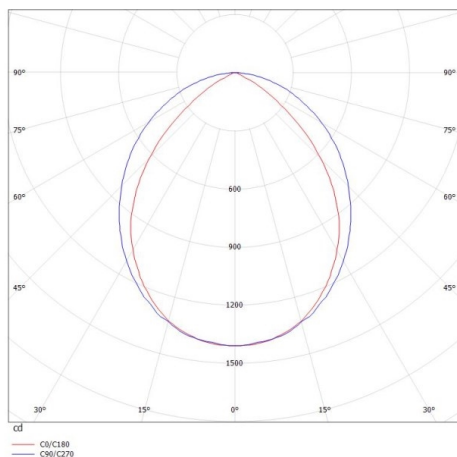

LOG OUT 2.1

728-202043119660

LOG OUT 2.1 BINA PD SUSPENSION made of die-cast aluminium, black, similar to RAL 9005, decor black, satined PMMA opal diffuser light output direct, with converter, dimmability: not dimmable, through wiring 3x1,5mm², cable transparent, adapter/ceiling base black, pendant length 3000mm, IP20

DRAWING

TECHNICAL DETAILS

System perform. [W]	31
Bulb type	LED
Luminous flux [lm]	3000
Colour temp. [K]	3000K
CRI	>80
Optics	PMMA opal diffuser
Designer	INHOUSE
Converter	with converter
Dimming	not dimmable
Light output	direct
Voltage [V]	220-240V 50/60Hz
Through wiring	3x1,5mm²
Material	die-cast aluminium
Length [mm]	1130,5
Width [mm]	76
Height [mm]	90
Pendant length [mm]	3000
IP protection class	IP20
Voltage class	protection cl. I
Shock resistance	IK06
Net weight [kg]	4,72
Colour lamp	black
RAL	9005
Colour adapter/ceiling base	black
Colour decor	black
Electric wire	transparent
EAN-Number	9010506165364
Lifetime [h]	L80 B10 50 000
Energy efficiency cl.	D
No. of luminaires B16A	50

LIGHT DISTRIBUTION CURVE

The values are rated values. Power and luminous flux are initially subject to a tolerance of +/- 10%. Colour temperature tolerance: +/- 150 K. The values apply to an ambient temperature of 25°C unless otherwise specified.