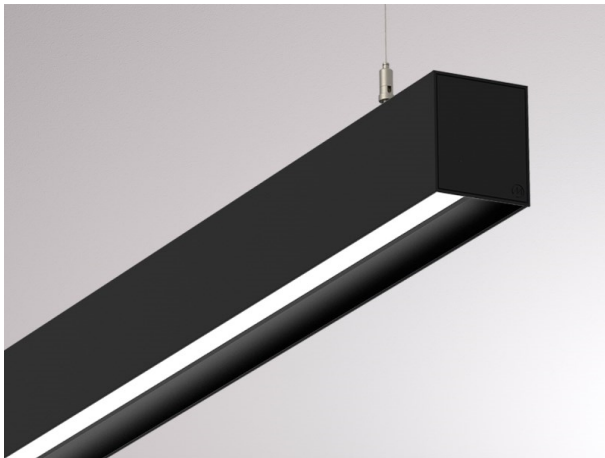

LOG OUT 2.1

728-202053113660

LOG OUT 2.1 BINA PD SUSPENSION made of die-cast aluminium, black, similar to RAL 9005, decor black, satined PMMA opal diffuser light output direct, with converter, dimmability: not dimmable, through wiring 3x1,5mm², cable transparent, adapter/ceiling base black, pendant length 3000mm, IP20

DRAWING

TECHNICAL DETAILS

System perform. [W]	40
Bulb type	LED
Luminous flux [lm]	3650
Colour temp. [K]	2700K
CRI	>80
Optics	PMMA opal diffuser
Designer	INHOUSE
Converter	with converter
Dimming	not dimmable
Light output	direct
Voltage [V]	220-240V 50/60Hz
Through wiring	3x1,5mm²
Material	die-cast aluminium

Length [mm]	1411
Width [mm]	76
Height [mm]	90
Pendant length [mm]	3000
IP protection class	IP20
Voltage class	protection cl. I
Shock resistance	IK06
Net weight [kg]	5,64

LIGHT DISTRIBUTION CURVE

Colour lamp	black
RAL	9005
Colour adapter/ceiling base	black
Colour decor	black
Electric wire	transparent
EAN-Number	9010506165401
Lifetime [h]	L80 B10 50 000
Energy efficiency cl.	D
No. of luminaires B16A	50