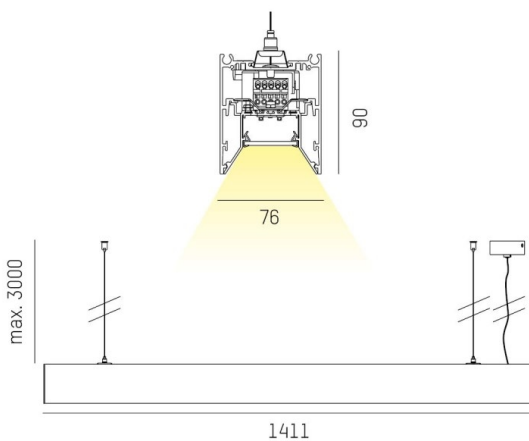

LOG OUT 2.1

728-202053113660

LOG OUT 2.1 BINA PD SUSPENSION made of die-cast aluminium, black, similar to RAL 9005, decor black, satined PMMA opal diffuser light output direct, with converter, dimmability: not dimmable, through wiring 3x1,5mm², cable transparent, adapter/ceiling base black, pendant length 3000mm, IP20

DRAWING

TECHNICAL DETAILS

System perform. [W]	40
Bulb type	LED
Luminous flux [lm]	3650
Colour temp. [K]	2700K
CRI	>80
Optics	PMMA opal diffuser
Designer	INHOUSE
Converter	with converter
Dimming	not dimmable
Light output	direct
Voltage [V]	220-240V 50/60Hz
Through wiring	3x1,5mm²
Material	die-cast aluminium

Length [mm]	1411
Width [mm]	76
Height [mm]	90
Pendant length [mm]	3000
IP protection class	IP20
Voltage class	protection cl. I
Shock resistance	IK06
Net weight [kg]	5,64

LIGHT DISTRIBUTION CURVE

Colour lamp	black
RAL	9005
Colour adapter/ceiling base	black
Colour decor	black
Electric wire	transparent
EAN-Number	9010506165401
Lifetime [h]	L80 B10 50 000
Energy efficiency cl.	D
No. of luminaires B16A	50