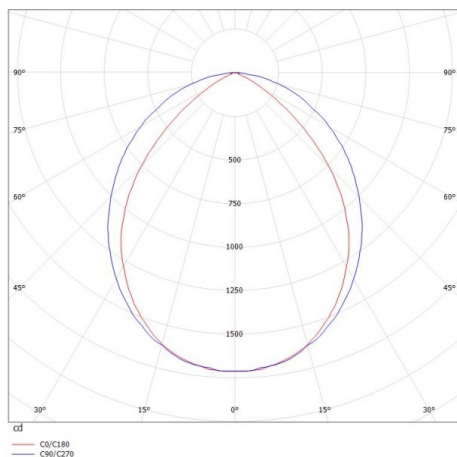

DRAWING

TECHNICAL DETAILS

System perform. [W]	40
Bulb type	LED
Luminous flux [lm]	3650
Colour temp. [K]	2700K
CRI	>80
Optics	PMMA opal diffuser
Designer	INHOUSE
Converter	with converter
Dimming	not dimmable
Light output	direct
Voltage [V]	220-240V 50/60Hz
Through wiring	3x1,5mm²
Material	die-cast aluminium

Length [mm]	1411
Width [mm]	76
Height [mm]	90
Pendant length [mm]	3000
IP protection class	IP20
Voltage class	protection cl. I
Shock resistance	IK06
Net weight [kg]	5,64

LIGHT DISTRIBUTION CURVE

Colour lamp	black
RAL	9005
Colour adapter/ceiling base	black
Colour decor	black
Electric wire	transparent
EAN-Number	9010506165401
Lifetime [h]	L80 B10 50 000
Energy efficiency cl.	D
No. of luminaires B16A	50