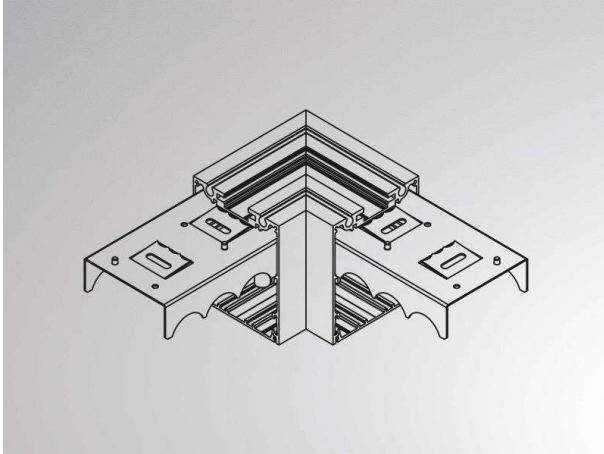

LOG IN 2 1

728-390000000500

90° junction in board, galvanised

DRAWING

TECHNICAL DETAILS

Designer	INHOUSE
Net weight [kg]	1,13
Color lamp	white
RAL	9016
EAN-Number	9010506147278

LIGHT DISTRIBUTION CURVE

The values are rated values. Power and luminous flux are initially subject to a tolerance of +/- 10%. Colour temperature tolerance: +/- 150 K. The values apply to an ambient temperature of 25°C unless otherwise specified.