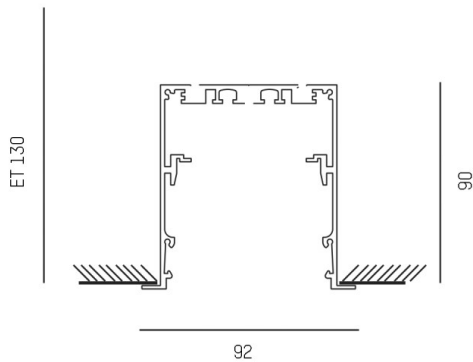

LOG 2.1. SYSTEM

728-395010000500

LOG 2.1 SYSTEM PROFIL R RECESSED PROFILE made of die-cast aluminium, white, similar to RAL 9016, dimmability: not dimmable, IP20

DRAWING

TECHNICAL DETAILS

Designer	INHOUSE
Dimming	not dimmable
Material	die-cast aluminium
Length [mm]	4500
Width [mm]	92
Height [mm]	90
IP protection class	IP20
Net weight [kg]	9,36
Colour lamp	white
RAL	9016
EAN-Number	9010506147339

LIGHT DISTRIBUTION CURVE

The values are rated values. Power and luminous flux are initially subject to a tolerance of +/- 10%. Colour temperature tolerance: +/- 150 K. The values apply to an ambient temperature of 25°C unless otherwise specified.