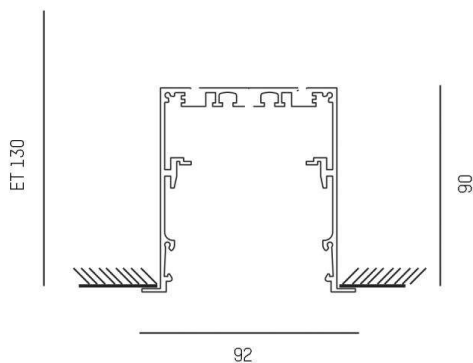

## LOG IN 2.1

728-395010000600

LOG 2.1 SYSTEM PROFIL R RECESSED PROFILE made of die-cast aluminium, black, similar to RAL 9005, IP20

## DRAWING

## TECHNICAL DETAILS

Designer	INHOUSE
Material	die-cast aluminium
Length [mm]	4500
Width [mm]	92
Height [mm]	90
IP protection class	IP20
Net weight [kg]	9,36
Color lamp	black
RAL	9005
EAN-Number	9010506147346