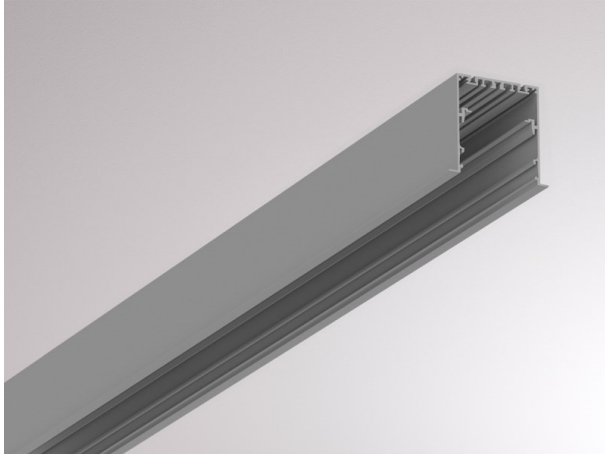

LOG 2.1. SYSTEM

728-395010000800

LOG 2.1 SYSTEM PROFIL R RECESSED PROFILE made of die-cast aluminium, natural anodised, dimmability: not dimmable, IP20

DRAWING

TECHNICAL DETAILS

Designer	INHOUSE
Dimming	not dimmable
Material	die-cast aluminium
Length [mm]	4500
Width [mm]	92
Height [mm]	90
IP protection class	IP20
Net weight [kg]	9,36
Colour lamp	natural anodised
EAN-Number	9010506147353