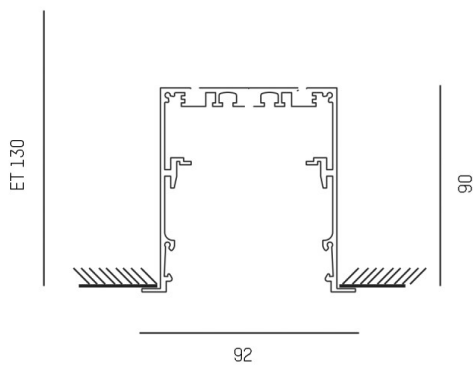

LOG 2.1. SYSTEM

728-395010000800

LOG 2.1 SYSTEM PROFIL R RECESSED PROFILE made of die-cast aluminium, natural anodised, dimmability: not dimmable, IP20

DRAWING

TECHNICAL DETAILS

Designer	INHOUSE
Dimming	not dimmable
Material	die-cast aluminium
Length [mm]	4500
Width [mm]	92
Height [mm]	90
IP protection class	IP20
Net weight [kg]	9,36
Colour lamp	natural anodised
EAN-Number	9010506147353

LIGHT DISTRIBUTION CURVE

The values are rated values. Power and luminous flux are initially subject to a tolerance of +/- 10%. Colour temperature tolerance: +/- 150 K. The values apply to an ambient temperature of 25°C unless otherwise specified.