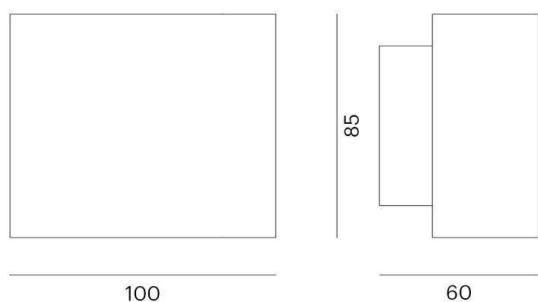

CUT UP

738-40019220

CUT UP 2 W SURFACE MOUNTED WALL LUMINAIRE made of aluminium, terra, light output direct / indirect, with converter, dimmability: not dimmable, IP20

DRAWING

TECHNICAL DETAILS

System perform. [W]	5
Bulb type	LED
Luminous flux [lm]	220
Colour temp. [K]	3000K
CRI	>90
Converter	with converter
Dimming	not dimmable
Light output	direct / indirect
Voltage [V]	220-240V 50/60Hz
Material	aluminium
Length [mm]	100
Width [mm]	60
Height [mm]	85
IP protection class	IP20
Voltage class	protection cl. I
Net weight [kg]	0,30
Colour lamp	terra
EAN-Number	9010506143843
Lifetime [h]	L80 B10 20 000

LIGHT DISTRIBUTION CURVE

The values are rated values. Power and luminous flux are initially subject to a tolerance of +/- 10%. Colour temperature tolerance: +/- 150 K. The values apply to an ambient temperature of 25°C unless otherwise specified.