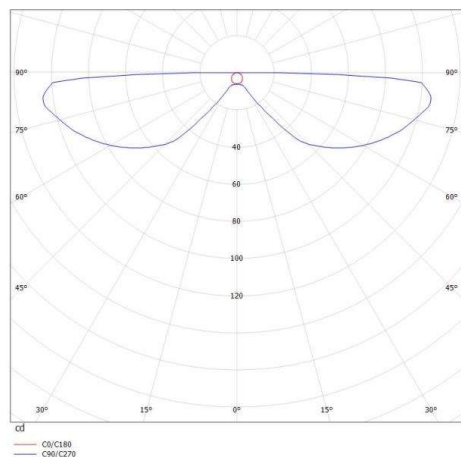

CUT UP

738-40019220

CUT UP 2 W SURFACE MOUNTED WALL LUMINAIRE made of aluminium, terra, light output direct / indirect, with converter, dimmability: not dimmable, IP20

DRAWING

TECHNICAL DETAILS

System perform. [W]	5
Bulb type	LED
Luminous flux [lm]	220
Colour temp. [K]	3000K
CRI	>90
Converter	with converter
Dimming	not dimmable
Light output	direct / indirect
Voltage [V]	220-240V 50/60Hz
Material	aluminium
Length [mm]	100
Width [mm]	60
Height [mm]	85
IP protection class	IP20
Voltage class	protection cl. I
Net weight [kg]	0,30
Colour lamp	terra
EAN-Number	9010506143843
Lifetime [h]	L80 B10 20 000

LIGHT DISTRIBUTION CURVE

The values are rated values. Power and luminous flux are initially subject to a tolerance of +/- 10%. Colour temperature tolerance: +/- 150 K. The values apply to an ambient temperature of 25°C unless otherwise specified.