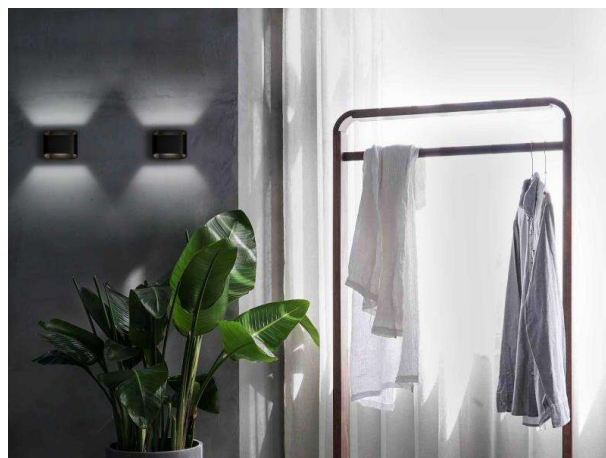

CUT UP

738-40019220

CUT UP 2 W SURFACE MOUNTED WALL LUMINAIRE made of aluminium, terra, light output direct / indirect, with converter, dimmability: not dimmable, IP20

DRAWING

TECHNICAL DETAILS

System perform. [W]	5
Bulb type	LED
Luminous flux [lm]	220
Colour temp. [K]	3000K
CRI	>90
Converter	with converter
Dimming	not dimmable
Light output	direct / indirect
Voltage [V]	220-240V 50/60Hz
Material	aluminium
Length [mm]	100
Width [mm]	60
Height [mm]	85
IP protection class	IP20
Voltage class	protection cl. I
Net weight [kg]	0,30
Colour lamp	terra
EAN-Number	9010506143843
Lifetime [h]	L80 B10 20 000