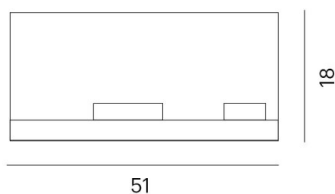

KONVERTER KONST. STROM**75-mp15**

500mA 9VDC - not dimmable; for 1-2 LED 2W 230V AC, fits into recessed box 56-AK7536; 51x32x18mm

**DRAWING****TECHNICAL DETAILS**

System perform. [W]	4
Current sec. [mA]	500
Converter	with converter
Dimming	not dimmable
Voltage [V]	230V/12V
Material	synthetic
Length [mm]	51
Width [mm]	32
Height [mm]	18
IP protection class	IP20
Voltage class	protection cl. II
Net weight [kg]	0,02
Colour lamp	black
EAN-Number	9008905312007

LIGHT DISTRIBUTION CURVE

The values are rated values. Power and luminous flux are initially subject to a tolerance of +/- 10%. Colour temperature tolerance: +/- 150 K. The values apply to an ambient temperature of 25°C unless otherwise specified.