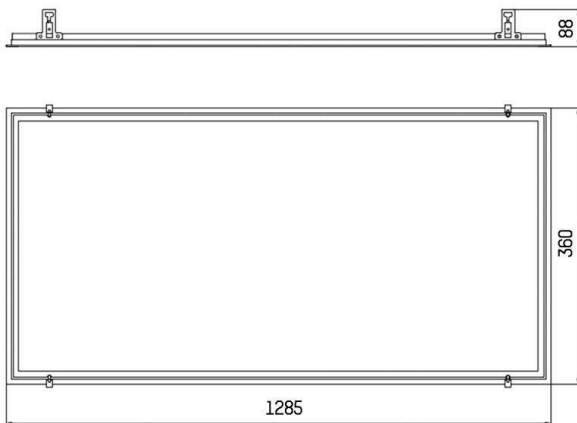

FIT LONG

757-1250ebrw

DRAWING

TECHNICAL DETAILS

Material	steel
Length [mm]	1285
Width [mm]	360
Ceiling cutout [mm]	1270x345
Recess depth [mm]	88
IP protection class	IP20
Net weight [kg]	0,08
Colour lamp	white
EAN-Number	8596099013578

LIGHT DISTRIBUTION CURVE

The values are rated values. Power and luminous flux are initially subject to a tolerance of +/- 10%. Colour temperature tolerance: +/- 150 K. The values apply to an ambient temperature of 25°C unless otherwise specified.