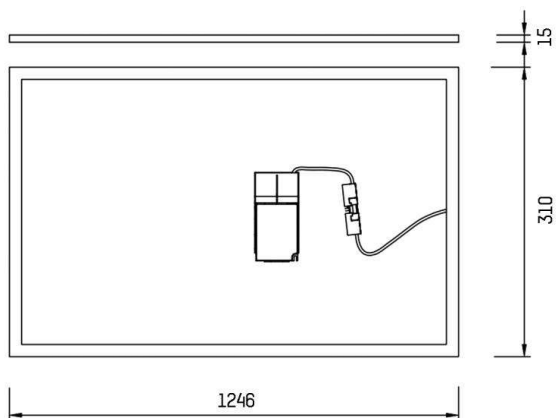

**FIT LONG**

**757-1250np30fitwok**

FIT LONG RECESSED CEILING LUMINAIRE made of aluminium, white, microprismatic PMMA cover for perfect anti-glare light output direct, UGR <19, without converter, max. 900/1200mA, IP40

**DRAWING**

**TECHNICAL DETAILS**

|                       |                      |
|-----------------------|----------------------|
| Bulb type             | LED 35W/57W          |
| Luminous flux [lm]    | 4200/6000            |
| Current sec. [mA]     | 900/1200             |
| Colour temp. [K]      | 3000K                |
| CRI                   | >80                  |
| UGR                   | <19                  |
| Optics                | microprismatic cover |
| Converter             | without converter    |
| Light output          | direct               |
| Material              | aluminium            |
| Length [mm]           | 1246                 |
| Width [mm]            | 310                  |
| Height [mm]           | 15                   |
| Recess depth [mm]     | 55                   |
| IP protection class   | IP40                 |
| Voltage class         | protection cl. II    |
| Net weight [kg]       | 2,95                 |
| Colour lamp           | white                |
| EAN-Number            | 8596099044435        |
| Lifetime [h]          | 80 000               |
| Energy efficiency cl. | D                    |

**LIGHT DISTRIBUTION CURVE**

The values are rated values. Power and luminous flux are initially subject to a tolerance of +/- 10%. Colour temperature tolerance: +/- 150 K. The values apply to an ambient temperature of 25°C unless otherwise specified.