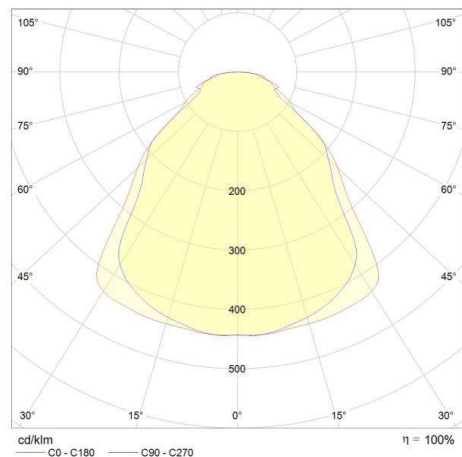

**FIT LONG**

**757-1250np30fitwok**

FIT LONG RECESSED CEILING LUMINAIRE made of aluminium, white, microprismatic PMMA cover for perfect anti-glare light output direct, UGR <19, without converter, max. 900/1200mA, IP40

**DRAWING**

**TECHNICAL DETAILS**

|                       |                      |
|-----------------------|----------------------|
| Bulb type             | LED 35W/57W          |
| Luminous flux [lm]    | 4200/6000            |
| Current sec. [mA]     | 900/1200             |
| Colour temp. [K]      | 3000K                |
| CRI                   | >80                  |
| UGR                   | <19                  |
| Optics                | microprismatic cover |
| Converter             | without converter    |
| Light output          | direct               |
| Material              | aluminium            |
| Length [mm]           | 1246                 |
| Width [mm]            | 310                  |
| Height [mm]           | 15                   |
| Recess depth [mm]     | 55                   |
| IP protection class   | IP40                 |
| Voltage class         | protection cl. II    |
| Net weight [kg]       | 2,95                 |
| Colour lamp           | white                |
| EAN-Number            | 8596099044435        |
| Lifetime [h]          | 80 000               |
| Energy efficiency cl. | D                    |

**LIGHT DISTRIBUTION CURVE**

The values are rated values. Power and luminous flux are initially subject to a tolerance of +/- 10%. Colour temperature tolerance: +/- 150 K. The values apply to an ambient temperature of 25°C unless otherwise specified.