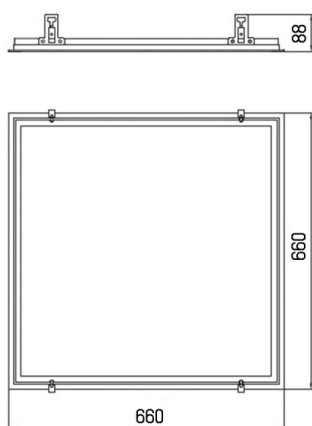

FIT

757-625ebrw

DRAWING

TECHNICAL DETAILS

Dimming	not dimmable
Material	aluminium
Length [mm]	660
Width [mm]	660
Ceiling cutout [mm]	645x645
Recess depth [mm]	85,5
IP protection class	IP20
Net weight [kg]	0,40
Colour lamp	white
EAN-Number	8596099007966

LIGHT DISTRIBUTION CURVE

The values are rated values. Power and luminous flux are initially subject to a tolerance of +/- 10%. Colour temperature tolerance: +/- 150 K. The values apply to an ambient temperature of 25°C unless otherwise specified.