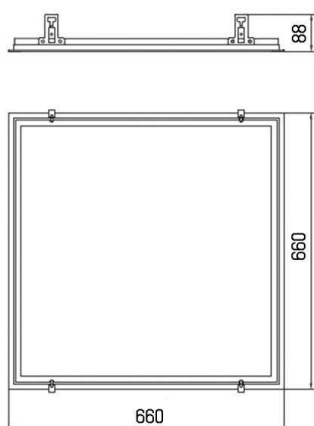

FIT

757-625ebrw

## DRAWING

## TECHNICAL DETAILS

Material	aluminium
Length [mm]	660
Width [mm]	660
Ceiling cutout [mm]	645x645
Recess depth [mm]	85,5
Net weight [kg]	0,40
Color lamp	white
EAN-Number	8596099007966