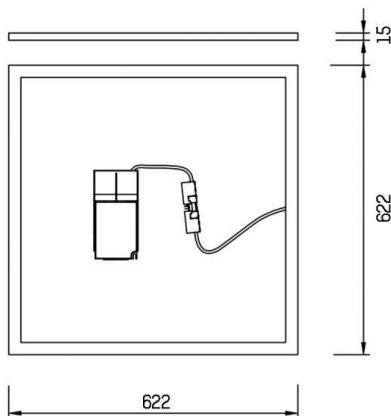

FIT

757-625np30fitwok

FIT RECESSED CEILING LUMINAIRE made of aluminium, white, microprismatic PMMA cover for perfect anti-glare light output direct, UGR <19, without converter, max. 900/1200mA, IP40

DRAWING

TECHNICAL DETAILS

Bulb type	LED 35W/57W
Luminous flux [lm]	4400/6200
Current sec. [mA]	900/1200
Colour temp. [K]	3000K
CRI	>80
UGR	<19
Optics	microprismatic cover
Converter	without converter
Light output	direct
Material	aluminium
Length [mm]	622
Width [mm]	622
Height [mm]	15
Recess depth [mm]	55
IP protection class	IP40
Voltage class	protection cl. II
Net weight [kg]	2,65
Color lamp	white
EAN-Number	8596099058869
Lifetime [h]	80 000

LIGHT DISTRIBUTION CURVE

The values are rated values. Power and luminous flux are initially subject to a tolerance of +/- 10%. Colour temperature tolerance: +/- 150 K. The values apply to an ambient temperature of 25°C unless otherwise specified.