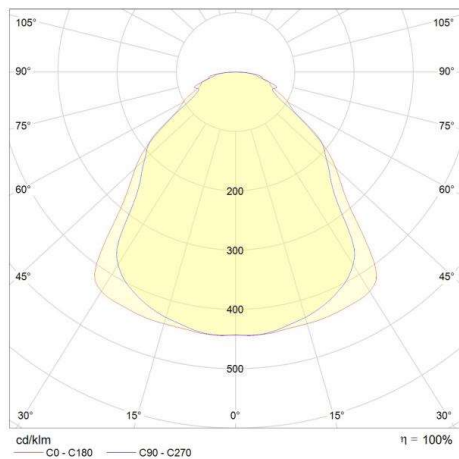

FIT

757-625np30fitwok

FIT RECESSED CEILING LUMINAIRE made of aluminium, white, microprismatic PMMA cover for perfect anti-glare light output direct, UGR <19, without converter, max. 900/1200mA, IP40

DRAWING

TECHNICAL DETAILS

Bulb type	LED 35W/57W
Luminous flux [lm]	4400/6200
Current sec. [mA]	900/1200
Colour temp. [K]	3000K
CRI	>80
UGR	<19
Optics	microprismatic cover
Converter	without converter
Light output	direct
Material	aluminium
Length [mm]	622
Width [mm]	622
Height [mm]	15
Recess depth [mm]	55
IP protection class	IP40
Voltage class	protection cl. II
Net weight [kg]	2,65
Color lamp	white
EAN-Number	8596099058869
Lifetime [h]	80 000

LIGHT DISTRIBUTION CURVE

The values are rated values. Power and luminous flux are initially subject to a tolerance of +/- 10%. Colour temperature tolerance: +/- 150 K. The values apply to an ambient temperature of 25°C unless otherwise specified.