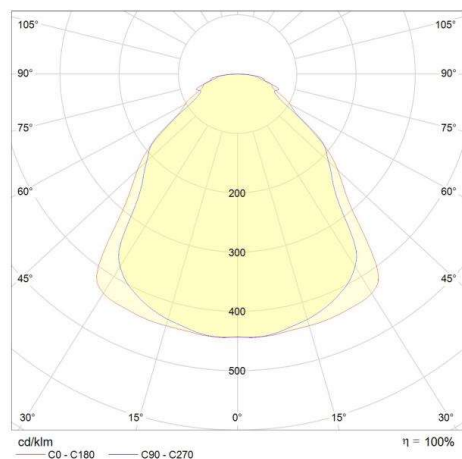

FIT

757-625np30fitwok

FIT RECESSED CEILING LUMINAIRE made of aluminium, white, microprismatic PMMA cover for perfect anti-glare light output direct, UGR <19, without converter, max. 900/1200mA, dimmability: see converter, IP40

DRAWING

TECHNICAL DETAILS

Bulb type	LED 35W/57W
Luminous flux [lm]	4100/5800
Current sec. [mA]	900/1200
Colour temp. [K]	3000K
CRI	>80
UGR	<19
Optics	microprismatic cover
Converter	without converter
Dimming	see converter
Light output	direct
Material	aluminium
Length [mm]	622
Width [mm]	622
Height [mm]	15
Recess depth [mm]	55
IP protection class	IP40
Voltage class	protection cl. II
Net weight [kg]	2,65
Colour lamp	white
EAN-Number	8596099058869
Lifetime [h]	80 000
Energy efficiency cl.	D

LIGHT DISTRIBUTION CURVE

The values are rated values. Power and luminous flux are initially subject to a tolerance of +/- 10%. Colour temperature tolerance: +/- 150 K. The values apply to an ambient temperature of 25°C unless otherwise specified.