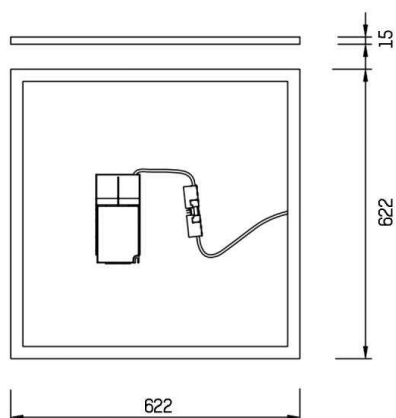

FIT

757-625np30fitwok

FIT RECESSED CEILING LUMINAIRE made of aluminium, white, microprismatic PMMA cover for perfect anti-glare light output direct, UGR <19, without converter, max. 900/1200mA, dimmability: see converter, IP40

DRAWING

TECHNICAL DETAILS

Bulb type	LED 35W/57W
Luminous flux [lm]	4100/5800
Current sec. [mA]	900/1200
Colour temp. [K]	3000K
CRI	>80
UGR	<19
Optics	microprismatic cover
Converter	without converter
Dimming	see converter
Light output	direct
Material	aluminium
Length [mm]	622
Width [mm]	622
Height [mm]	15
Recess depth [mm]	55
IP protection class	IP40
Voltage class	protection cl. II
Net weight [kg]	2,65
Colour lamp	white
EAN-Number	8596099058869
Lifetime [h]	80 000
Energy efficiency cl.	D

LIGHT DISTRIBUTION CURVE

The values are rated values. Power and luminous flux are initially subject to a tolerance of +/- 10%. Colour temperature tolerance: +/- 150 K. The values apply to an ambient temperature of 25°C unless otherwise specified.