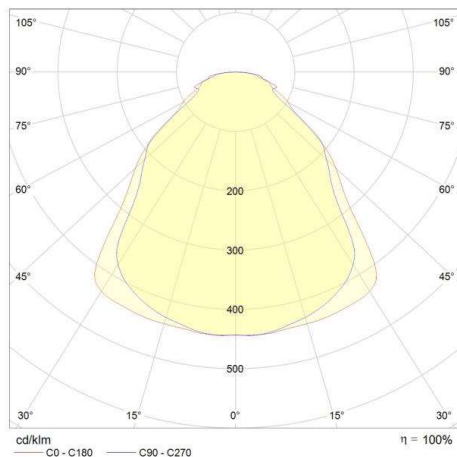

FIT

757-625np40fitwok

FIT RECESSED CEILING LUMINAIRE made of aluminium, white, microprismatic PMMA cover for perfect anti-glare light output direct, UGR <19, without converter, max. 900/1200mA, IP40

DRAWING

TECHNICAL DETAILS

Bulb type	LED 35W/57W
Luminous flux [lm]	4400/6200
Current sec. [mA]	900/1200
Colour temp. [K]	4000K
CRI	>80
UGR	<19
Optics	microprismatic cover
Converter	without converter
Light output	direct
Material	aluminium
Length [mm]	622
Width [mm]	622
Height [mm]	15
Recess depth [mm]	55
IP protection class	IP40
Voltage class	protection cl. II
Net weight [kg]	2,65
Color lamp	white
EAN-Number	8596099058876
Lifetime [h]	80 000

LIGHT DISTRIBUTION CURVE

The values are rated values. Power and luminous flux are initially subject to a tolerance of +/- 10%. Colour temperature tolerance: +/- 150 K. The values apply to an ambient temperature of 25°C unless otherwise specified.