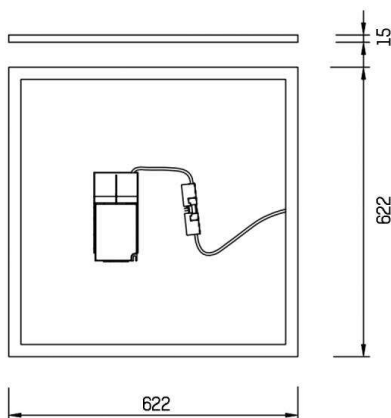

FIT

757-625np40fitwok

FIT RECESSED CEILING LUMINAIRE made of aluminium, white, microprismatic PMMA cover for perfect anti-glare light output direct, UGR <19, without converter, max. 900/1200mA, IP40

DRAWING

TECHNICAL DETAILS

Bulb type	LED 35W/57W
Luminous flux [lm]	4400/6200
Current sec. [mA]	900/1200
Colour temp. [K]	4000K
CRI	>80
UGR	<19
Optics	microprismatic cover
Converter	without converter
Light output	direct
Material	aluminium
Length [mm]	622
Width [mm]	622
Height [mm]	15
Recess depth [mm]	55
IP protection class	IP40
Voltage class	protection cl. II
Net weight [kg]	2,65
Color lamp	white
EAN-Number	8596099058876
Lifetime [h]	80 000

LIGHT DISTRIBUTION CURVE

The values are rated values. Power and luminous flux are initially subject to a tolerance of +/- 10%. Colour temperature tolerance: +/- 150 K. The values apply to an ambient temperature of 25°C unless otherwise specified.