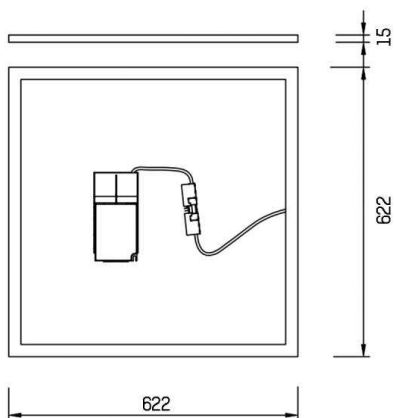

FIT

757-625np40fitwok

FIT RECESSED CEILING LUMINAIRE made of aluminium, white, microprismatic PMMA cover for perfect anti-glare light output direct, UGR <19, without converter, max. 900/1200mA, dimmability: see converter, IP40

DRAWING

TECHNICAL DETAILS

Bulb type	LED 35W/57W
Luminous flux [lm]	4500/5700
Current sec. [mA]	900/1200
Colour temp. [K]	4000K
CRI	>80
UGR	<19
Optics	microprismatic cover
Converter	without converter
Dimming	see converter
Light output	direct
Material	aluminium
Length [mm]	622
Width [mm]	622
Height [mm]	15
Recess depth [mm]	55
IP protection class	IP40
Voltage class	protection cl. II
Net weight [kg]	2,65
Colour lamp	white
EAN-Number	8596099058876
Lifetime [h]	80 000
Energy efficiency cl.	D

LIGHT DISTRIBUTION CURVE

The values are rated values. Power and luminous flux are initially subject to a tolerance of +/- 10%. Colour temperature tolerance: +/- 150 K. The values apply to an ambient temperature of 25°C unless otherwise specified.