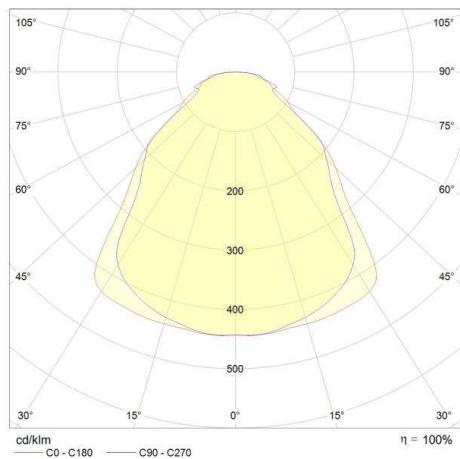

FIT

757-625np40fitwok

FIT RECESSED CEILING LUMINAIRE made of aluminium, white, microprismatic PMMA cover for perfect anti-glare light output direct, UGR <19, without converter, max. 900/1200mA, dimmability: see converter, IP40

DRAWING

TECHNICAL DETAILS

Bulb type	LED 35W/57W
Luminous flux [lm]	4500/5700
Current sec. [mA]	900/1200
Colour temp. [K]	4000K
CRI	>80
UGR	<19
Optics	microprismatic cover
Converter	without converter
Dimming	see converter
Light output	direct
Material	aluminium
Length [mm]	622
Width [mm]	622
Height [mm]	15
Recess depth [mm]	55
IP protection class	IP40
Voltage class	protection cl. II
Net weight [kg]	2,65
Colour lamp	white
EAN-Number	8596099058876
Lifetime [h]	80 000
Energy efficiency cl.	D

LIGHT DISTRIBUTION CURVE

The values are rated values. Power and luminous flux are initially subject to a tolerance of +/- 10%. Colour temperature tolerance: +/- 150 K. The values apply to an ambient temperature of 25°C unless otherwise specified.