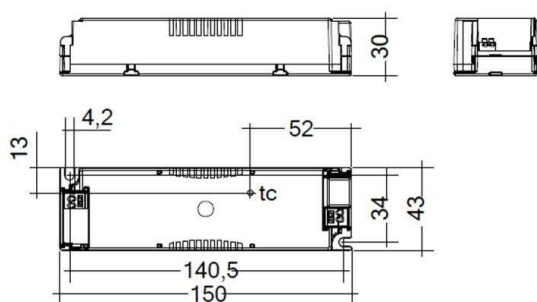

## DRAWING

## TECHNICAL DETAILS

Current sec. [mA]	1050
Dimming	not dimmable
Voltage [V]	220-240V 50/60HZ
Material	synthetic
Length [mm]	150
Width [mm]	43
Height [mm]	30
IP protection class	IP20
Voltage class	protection cl. II
Net weight [kg]	0,50
Colour lamp	white
EAN-Number	8595073725308
Lifetime [h]	50 000
No. of luminaires B16A	15