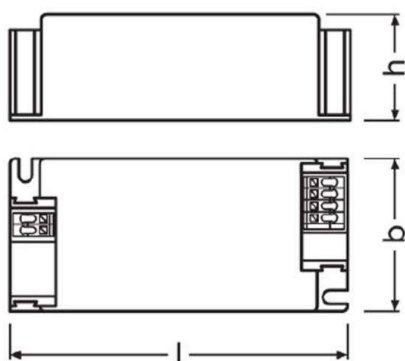

KONVERTER KONST. STROM

757-k700s

DRAWING

TECHNICAL DETAILS

Current sec. [mA]	700
Dimming	not dimmable
Voltage [V]	220-240V 50/60HZ
Material	synthetic
Length [mm]	133
Width [mm]	67
Height [mm]	30
IP protection class	IP20
Voltage class	protection cl. II
Net weight [kg]	0,50
Colour lamp	white
EAN-Number	8595073725292
Lifetime [h]	50 000
No. of luminaires B16A	25

LIGHT DISTRIBUTION CURVE

The values are rated values. Power and luminous flux are initially subject to a tolerance of +/- 10%. Colour temperature tolerance: +/- 150 K. The values apply to an ambient temperature of 25°C unless otherwise specified.