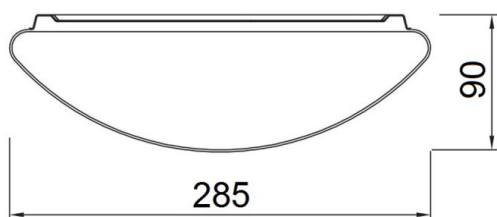

**BRSB**

**757-I2005**

BRSB SURFACE MOUNTED CEILING LUMINAIRE made of steel sheet, white, satined PMMA opal diffuser light output direct, with converter, dimmability: not dimmable, IP44

**DRAWING**

**TECHNICAL DETAILS**

System perform. [W]	15
Bulb type	LED
Luminous flux [lm]	1400
Colour temp. [K]	4000K
CRI	>80
Optics	PMMA opal diffuser
Converter	with converter
Dimming	not dimmable
Light output	direct
Voltage [V]	220-240V 50/60Hz
Material	steel sheet
Height [mm]	90
Diameter [mm]	285
IP protection class	IP44
Voltage class	protection cl. I
Net weight [kg]	0,75
Colour lamp	white
EAN-Number	8595073793307
Lifetime [h]	80 000
Energy efficiency cl.	C