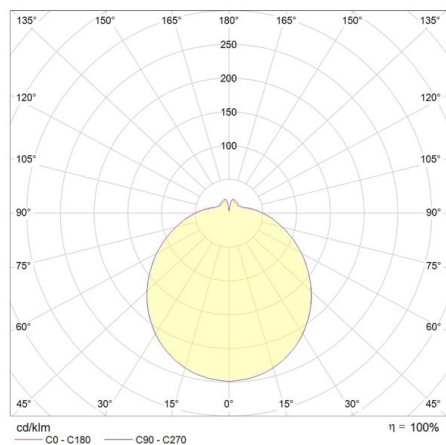

**BRSB**

**757-I2005**

BRSB SURFACE MOUNTED CEILING LUMINAIRE made of steel sheet, white, satined PMMA opal diffuser light output direct, with converter, dimmability: not dimmable, IP44

**DRAWING**

**TECHNICAL DETAILS**

System perform. [W]	15
Bulb type	LED
Luminous flux [lm]	1400
Colour temp. [K]	4000K
CRI	>80
Optics	PMMA opal diffuser
Converter	with converter
Dimming	not dimmable
Light output	direct
Voltage [V]	220-240V 50/60Hz
Material	steel sheet
Height [mm]	90
Diameter [mm]	285
IP protection class	IP44
Voltage class	protection cl. I
Net weight [kg]	0,75
Colour lamp	white
EAN-Number	8595073793307
Lifetime [h]	80 000
Energy efficiency cl.	C

**LIGHT DISTRIBUTION CURVE**

The values are rated values. Power and luminous flux are initially subject to a tolerance of +/- 10%. Colour temperature tolerance: +/- 150 K. The values apply to an ambient temperature of 25°C unless otherwise specified.