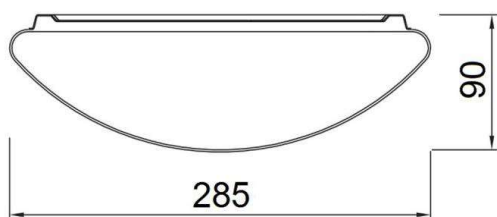

**BRSB**

**757-I2005**

BRSB SURFACE MOUNTED CEILING LUMINAIRE made of steel sheet, white, satedned PMMA opal diffuser light output direct, with converter, dimmable not dimmable, IP44

**DRAWING**

**TECHNICAL DETAILS**

System perform. [W]	15
Bulb type	LED
Luminous flux [lm]	1200
Colour temp. [K]	4000K
CRI	>80
Optics	PMMA opal diffuser
Converter	with converter
Dimming	nicht dimmbar
Light output	direct
Voltage [V]	220-240V 50/60Hz
Material	steel sheet

Height [mm]	90
Diameter [mm]	285
IP protection class	IP44
Voltage class	protection cl. I
Net weight [kg]	0,75

**LIGHT DISTRIBUTION CURVE**

Color lamp	white
EAN-Number	8595073793307
Lifetime [h]	80 000

The values are rated values. Power and luminous flux are initially subject to a tolerance of +/- 10%. Colour temperature tolerance: +/- 150 K. The values apply to an ambient temperature of 25°C unless otherwise specified.