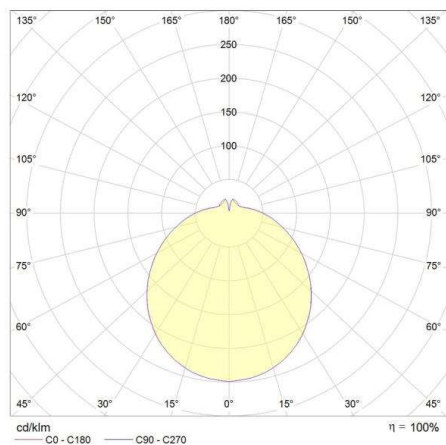

**BRSB**

**757-I2005**

BRSB SURFACE MOUNTED CEILING LUMINAIRE made of steel sheet, white, satedned PMMA opal diffuser light output direct, with converter, dimmable not dimmable, IP44

**DRAWING**

**TECHNICAL DETAILS**

System perform. [W]	15
Bulb type	LED
Luminous flux [lm]	1200
Colour temp. [K]	4000K
CRI	>80
Optics	PMMA opal diffuser
Converter	with converter
Dimming	nicht dimmbar
Light output	direct
Voltage [V]	220-240V 50/60Hz
Material	steel sheet

Height [mm]	90
Diameter [mm]	285
IP protection class	IP44
Voltage class	protection cl. I
Net weight [kg]	0,75

**LIGHT DISTRIBUTION CURVE**

Color lamp	white
EAN-Number	8595073793307
Lifetime [h]	80 000

The values are rated values. Power and luminous flux are initially subject to a tolerance of +/- 10%. Colour temperature tolerance: +/- 150 K. The values apply to an ambient temperature of 25°C unless otherwise specified.