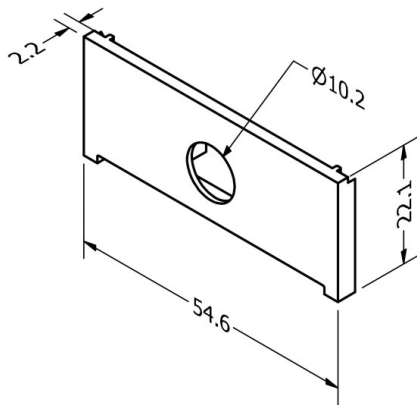

MATAR

789-33519

DRAWING

TECHNICAL DETAILS

Length [mm]	22,1
Width [mm]	54,6
IP protection class	IP44
Net weight [kg]	0,01
Colour lamp	white
EAN-Number	8591728335199

LIGHT DISTRIBUTION CURVE

The values are rated values. Power and luminous flux are initially subject to a tolerance of +/- 10%. Colour temperature tolerance: +/- 150 K. The values apply to an ambient temperature of 25°C unless otherwise specified.