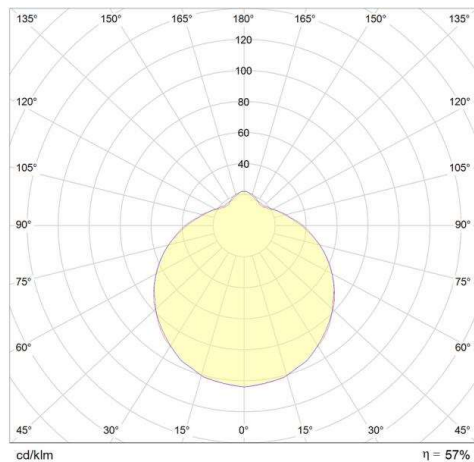

AURA

789-42702

AURA 6 WALL / CEILING LUMINAIRE made of steel sheet, white, triplex opal glass satined white, light output direct, dimmability: not dimmable, IP44 without lamp

DRAWING

TECHNICAL DETAILS

Bulb type	AGL A60 9W
No. of bulb holders	1x
Socket	E27
Optics	triplex opal glass
Dimming	not dimmable
Light output	direct
Voltage [V]	220-240V 50/60Hz
Material	steel sheet
Height [mm]	105
Diameter [mm]	200
IP protection class	IP44
Voltage class	protection cl. I
Net weight [kg]	0,90
Colour lamp	white
Colour of glass/shade	satined white
EAN-Number	8591728427023
Lifetime [h]	50 000

LIGHT DISTRIBUTION CURVE

The values are rated values. Power and luminous flux are initially subject to a tolerance of +/- 10%. Colour temperature tolerance: +/- 150 K. The values apply to an ambient temperature of 25°C unless otherwise specified.