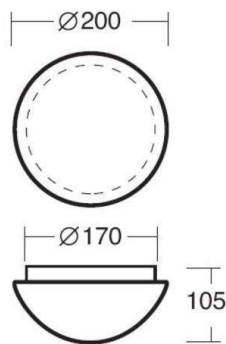

AURA

789-42702

AURA 6 WALL / CEILING LUMINAIRE made of steel sheet, white, triplex opal glass satined white, light output direct, dimmability: not dimmable, IP44 without lamp

DRAWING

TECHNICAL DETAILS

Bulb type	AGL A60 9W
No. of bulb holders	1x
Socket	E27
Optics	triplex opal glass
Dimming	not dimmable
Light output	direct
Voltage [V]	220-240V 50/60Hz
Material	steel sheet
Height [mm]	105
Diameter [mm]	200
IP protection class	IP44
Voltage class	protection cl. I
Net weight [kg]	0,90
Colour lamp	white
Colour of glass/shade	satined white
EAN-Number	8591728427023
Lifetime [h]	50 000

LIGHT DISTRIBUTION CURVE

The values are rated values. Power and luminous flux are initially subject to a tolerance of +/- 10%. Colour temperature tolerance: +/- 150 K. The values apply to an ambient temperature of 25°C unless otherwise specified.