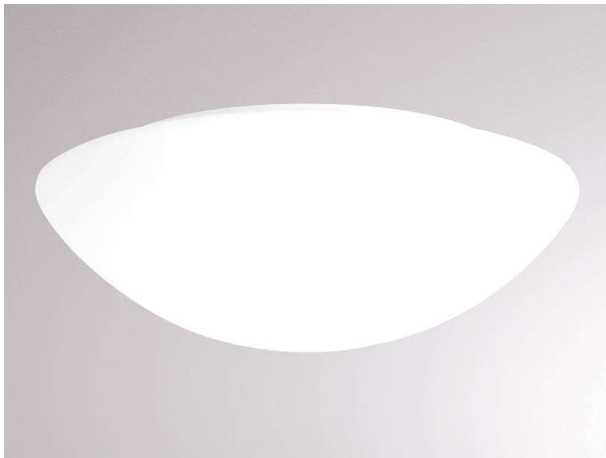

AURA

789-42702

AURA 6 WALL / CEILING LUMINAIRE made of steel sheet, white, triplex opal glass satined white, light output direct, dimmability: not dimmable, IP44 without lamp

DRAWING

TECHNICAL DETAILS

Bulb type	AGL A60 9W
No. of bulb holders	1x
Socket	E27
Optics	triplex opal glass
Dimming	not dimmable
Light output	direct
Voltage [V]	220-240V 50/60Hz
Material	steel sheet
Height [mm]	105
Diameter [mm]	200
IP protection class	IP44
Voltage class	protection cl. I
Net weight [kg]	0,90
Colour lamp	white
Colour of glass/shade	satined white
EAN-Number	8591728427023
Lifetime [h]	50 000