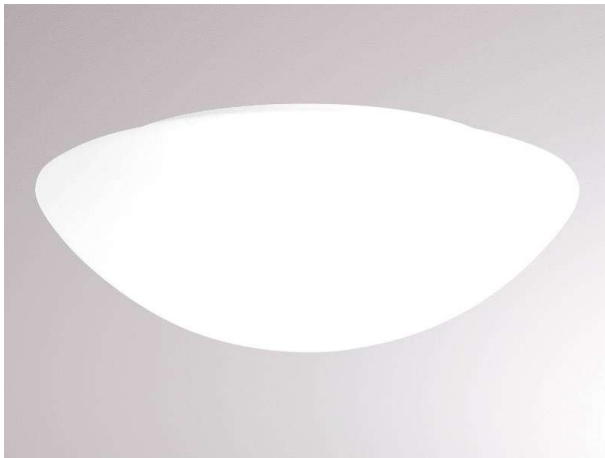

AURA

789-42703

AURA 7 WALL / CEILING LUMINAIRE made of steel sheet, white, triplex opal glass satined white, beam without lamp, light output direct, dimmable not dimmable, IP44

DRAWING

TECHNICAL DETAILS

Bulb type	AGL A60 ECO 57W
No. of bulb holders	1x
Socket	E27
Optics	triplex opal glass
Dimming	not dimmable
Light output	direct
Beam angle [°]	exkl.LM
Voltage [V]	220-240V 50/60Hz
Material	steel sheet
Height [mm]	110
Diameter [mm]	250
IP protection class	IP44
Voltage class	protection cl. I
Net weight [kg]	1,10
Color lamp	white
Glass color	satined white
EAN-Number	8591728427030