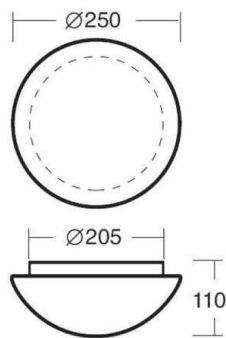

AURA

789-42703

AURA 7 WALL / CEILING LUMINAIRE made of steel sheet, white, triplex opal glass satined white, beam without lamp, light output direct, dimmable not dimmable, IP44

DRAWING

TECHNICAL DETAILS

Bulb type	AGL A60 ECO 57W
No. of bulb holders	1x
Socket	E27
Optics	triplex opal glass
Dimming	not dimmable
Light output	direct
Beam angle [°]	exkl.LM
Voltage [V]	220-240V 50/60Hz
Material	steel sheet
Height [mm]	110
Diameter [mm]	250
IP protection class	IP44
Voltage class	protection cl. I
Net weight [kg]	1,10
Color lamp	white
Glass color	satined white
EAN-Number	8591728427030

LIGHT DISTRIBUTION CURVE

The values are rated values. Power and luminous flux are initially subject to a tolerance of +/- 10%. Colour temperature tolerance: +/- 150 K. The values apply to an ambient temperature of 25°C unless otherwise specified.