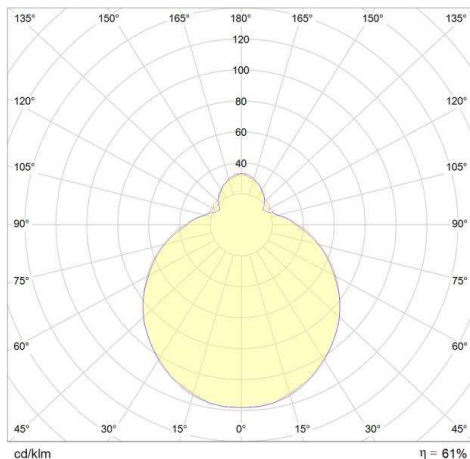

AURA

789-42703

AURA 7 WALL / CEILING LUMINAIRE made of steel sheet, white, triplex opal glass satined white, beam without lamp, light output direct, dimmable not dimmable, IP44

DRAWING

TECHNICAL DETAILS

Bulb type	AGL A60 ECO 57W
No. of bulb holders	1x
Socket	E27
Optics	triplex opal glass
Dimming	not dimmable
Light output	direct
Beam angle [°]	exkl.LM
Voltage [V]	220-240V 50/60Hz
Material	steel sheet
Height [mm]	110
Diameter [mm]	250
IP protection class	IP44
Voltage class	protection cl. I
Net weight [kg]	1,10
Color lamp	white
Glass color	satined white
EAN-Number	8591728427030

LIGHT DISTRIBUTION CURVE

The values are rated values. Power and luminous flux are initially subject to a tolerance of +/- 10%. Colour temperature tolerance: +/- 150 K. The values apply to an ambient temperature of 25°C unless otherwise specified.