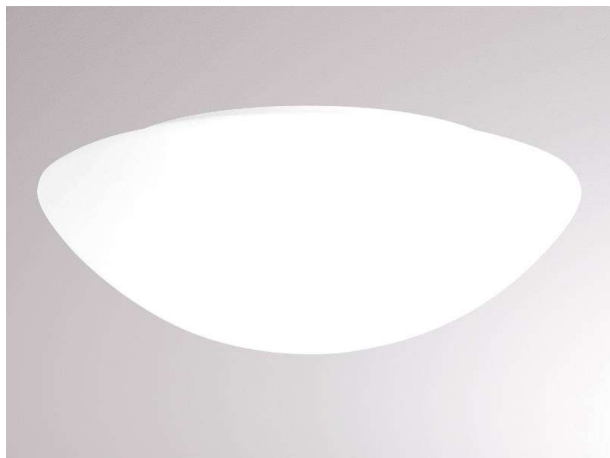

AURA

789-42709

AURA 8 WALL / CEILING LUMINAIRE made of steel sheet, white, triplex opal glass satined white, beam without lamp, light output direct, dimmable not dimmable, IP44

DRAWING

TECHNICAL DETAILS

Bulb type	AGL A60 ECO 46W
No.of bulb holders	2x
Socket	E27
Optics	triplex opal glass
Dimming	not dimmable
Light output	direct
Beam angle [°]	exkl.LM
Voltage [V]	220-240V 50/60Hz
Material	steel sheet
Height [mm]	115
Diameter [mm]	300
IP protection class	IP44
Voltage class	protection cl. I
Net weight [kg]	1,99
Color lamp	white
Glass color	satined white
EAN-Number	8591728427092