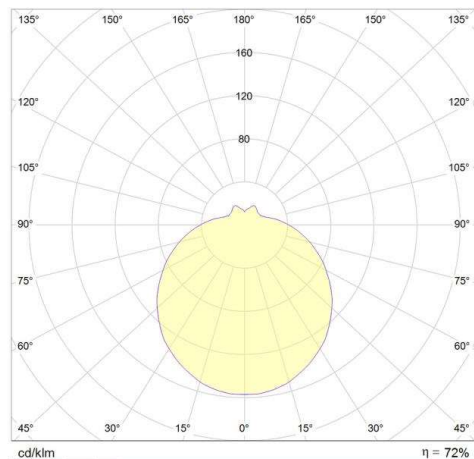

AURA

789-42709

AURA 8 WALL / CEILING LUMINAIRE made of steel sheet, white, triplex opal glass satined white, beam without lamp, light output direct, dimmable not dimmable, IP44

DRAWING

TECHNICAL DETAILS

Bulb type	AGL A60 ECO 46W
No.of bulb holders	2x
Socket	E27
Optics	triplex opal glass
Dimming	not dimmable
Light output	direct
Beam angle [°]	exkl.LM
Voltage [V]	220-240V 50/60Hz
Material	steel sheet
Height [mm]	115
Diameter [mm]	300
IP protection class	IP44
Voltage class	protection cl. I
Net weight [kg]	1,99
Color lamp	white
Glass color	satined white
EAN-Number	8591728427092

LIGHT DISTRIBUTION CURVE

The values are rated values. Power and luminous flux are initially subject to a tolerance of +/- 10%. Colour temperature tolerance: +/- 150 K. The values apply to an ambient temperature of 25°C unless otherwise specified.