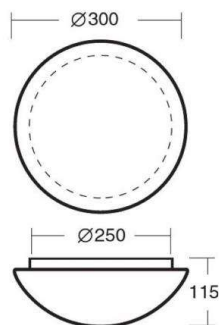

AURA

789-42709

AURA 8 WALL / CEILING LUMINAIRE made of steel sheet, white, triplex opal glass satined white, beam without lamp, light output direct, dimmable not dimmable, IP44

DRAWING

TECHNICAL DETAILS

Bulb type	AGL A60 ECO 46W
No.of bulb holders	2x
Socket	E27
Optics	triplex opal glass
Dimming	not dimmable
Light output	direct
Beam angle [°]	exkl.LM
Voltage [V]	220-240V 50/60Hz
Material	steel sheet
Height [mm]	115
Diameter [mm]	300
IP protection class	IP44
Voltage class	protection cl. I
Net weight [kg]	1,99
Color lamp	white
Glass color	satined white
EAN-Number	8591728427092

LIGHT DISTRIBUTION CURVE

The values are rated values. Power and luminous flux are initially subject to a tolerance of +/- 10%. Colour temperature tolerance: +/- 150 K. The values apply to an ambient temperature of 25°C unless otherwise specified.