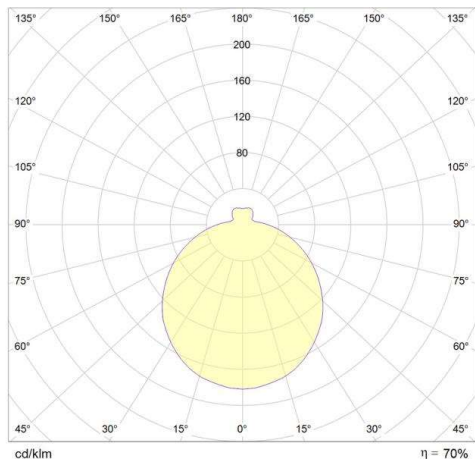

AURA

789-42775

AURA E27 SD WALL / CEILING LUMINAIRE made of steel sheet, white, triplex opal glass satined white, light output direct, dimmability: see light source, IP44 without lamp

DRAWING

TECHNICAL DETAILS

Bulb type	AGL A60 11W
No. of bulb holders	2x
Socket	E27
Luminous flux [lm]	siehe Leuchtmittel
Optics	triplex opal glass
Dimming	see light source
Light output	direct
Voltage [V]	220-240V 50/60Hz
Material	steel sheet
Height [mm]	125
Diameter [mm]	420
IP protection class	IP44
Voltage class	protection cl. I
Net weight [kg]	2,60
Colour lamp	white
Colour of glass/shade	satined white
EAN-Number	8591728427757
Lifetime [h]	siehe Leuchtmittel

LIGHT DISTRIBUTION CURVE

The values are rated values. Power and luminous flux are initially subject to a tolerance of +/- 10%. Colour temperature tolerance: +/- 150 K. The values apply to an ambient temperature of 25°C unless otherwise specified.