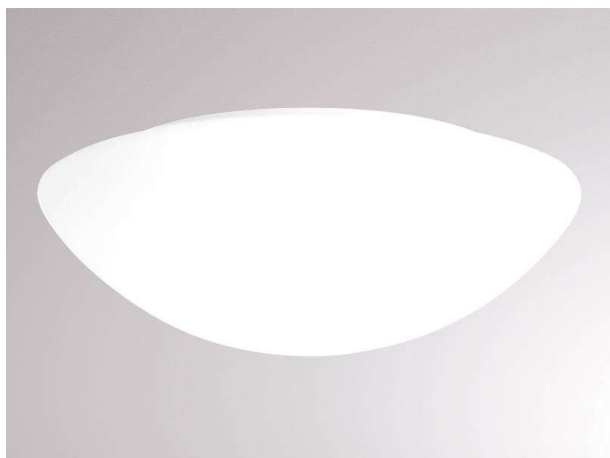

AURA

789-42775

AURA E27 SD WALL / CEILING LUMINAIRE made of steel sheet, white, triplex opal glass satined white, light output direct, dimmability: see light source, IP44 without lamp

DRAWING

TECHNICAL DETAILS

Bulb type	AGL A60 11W
No. of bulb holders	2x
Socket	E27
Luminous flux [lm]	siehe Leuchtmittel
Optics	triplex opal glass
Dimming	see light source
Light output	direct
Voltage [V]	220-240V 50/60Hz
Material	steel sheet
Height [mm]	125
Diameter [mm]	420
IP protection class	IP44
Voltage class	protection cl. I
Net weight [kg]	2,60
Colour lamp	white
Colour of glass/shade	satined white
EAN-Number	8591728427757
Lifetime [h]	siehe Leuchtmittel