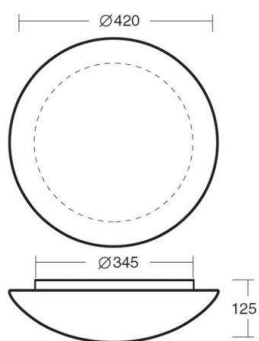

AURA

789-42775

AURA E27 SD WALL / CEILING LUMINAIRE made of steel sheet, white, triplex opal glass satined white, light output direct, dimmability: see light source, IP44 without lamp

DRAWING

TECHNICAL DETAILS

Bulb type	AGL A60 11W
No. of bulb holders	2x
Socket	E27
Luminous flux [lm]	siehe Leuchtmittel
Optics	triplex opal glass
Dimming	see light source
Light output	direct
Voltage [V]	220-240V 50/60Hz
Material	steel sheet
Height [mm]	125
Diameter [mm]	420
IP protection class	IP44
Voltage class	protection cl. I
Net weight [kg]	2,60
Colour lamp	white
Colour of glass/shade	satined white
EAN-Number	8591728427757
Lifetime [h]	siehe Leuchtmittel

LIGHT DISTRIBUTION CURVE

The values are rated values. Power and luminous flux are initially subject to a tolerance of +/- 10%. Colour temperature tolerance: +/- 150 K. The values apply to an ambient temperature of 25°C unless otherwise specified.