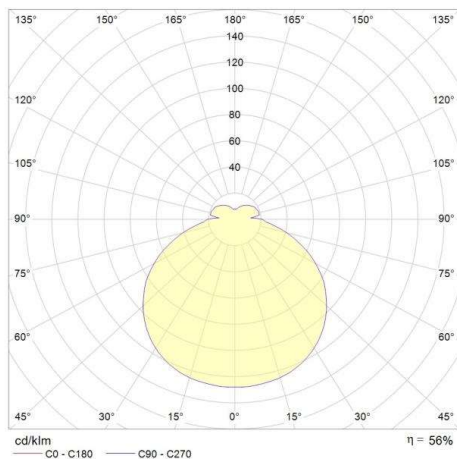

DELIA

789-56079

DELIA E27 WALL / CEILING LUMINAIRE made of steel sheet, white, polycarbonate cover satined white, light output direct, dimmability: see light source, with motion detector, IP44 without lamp

DRAWING

TECHNICAL DETAILS

Bulb type	AGL A60 8W
No. of bulb holders	1x
Socket	E27
Luminous flux [lm]	siehe Leuchtmittel
Optics	polycarbonate cover
Dimming	see light source
Motion detector	with motion detector
Light output	direct
Voltage [V]	220-240V 50/60Hz
Material	steel sheet
Height [mm]	75
Diameter [mm]	300
IP protection class	IP44
Voltage class	protection cl. I
Shock resistance	IK10
Net weight [kg]	0,90
Colour lamp	white
Colour of glass/shade	satined white
EAN-Number	8591728560799
Lifetime [h]	siehe Leuchtmittel

LIGHT DISTRIBUTION CURVE

The values are rated values. Power and luminous flux are initially subject to a tolerance of +/- 10%. Colour temperature tolerance: +/- 150 K. The values apply to an ambient temperature of 25°C unless otherwise specified.