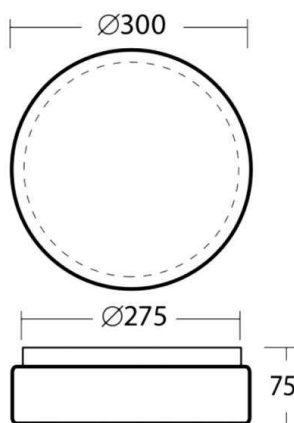

DELIA

789-56079

DELIA E27 WALL / CEILING LUMINAIRE made of steel sheet, white, polycarbonate cover satined white, light output direct, dimmability: see light source, with motion detector, IP44 without lamp

DRAWING

TECHNICAL DETAILS

Bulb type	AGL A60 8W
No. of bulb holders	1x
Socket	E27
Luminous flux [lm]	siehe Leuchtmittel
Optics	polycarbonate cover
Dimming	see light source
Motion detector	with motion detector
Light output	direct
Voltage [V]	220-240V 50/60Hz
Material	steel sheet
Height [mm]	75
Diameter [mm]	300
IP protection class	IP44
Voltage class	protection cl. I
Shock resistance	IK10
Net weight [kg]	0,90
Colour lamp	white
Colour of glass/shade	satined white
EAN-Number	8591728560799
Lifetime [h]	siehe Leuchtmittel

LIGHT DISTRIBUTION CURVE

The values are rated values. Power and luminous flux are initially subject to a tolerance of +/- 10%. Colour temperature tolerance: +/- 150 K. The values apply to an ambient temperature of 25°C unless otherwise specified.