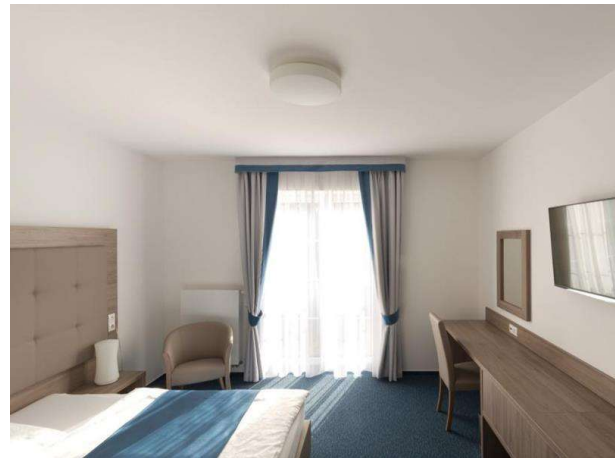

DELIA

789-56079

DELIA E27 WALL / CEILING LUMINAIRE made of steel sheet, white, polycarbonate cover satined white, light output direct, dimmability: see light source, with motion detector, IP44 without lamp

DRAWING

TECHNICAL DETAILS

Bulb type	AGL A60 8W
No. of bulb holders	1x
Socket	E27
Luminous flux [lm]	siehe Leuchtmittel
Optics	polycarbonate cover
Dimming	see light source
Motion detector	with motion detector
Light output	direct
Voltage [V]	220-240V 50/60Hz
Material	steel sheet
Height [mm]	75
Diameter [mm]	300
IP protection class	IP44
Voltage class	protection cl. I
Shock resistance	IK10
Net weight [kg]	0,90
Colour lamp	white
Colour of glass/shade	satined white
EAN-Number	8591728560799
Lifetime [h]	siehe Leuchtmittel