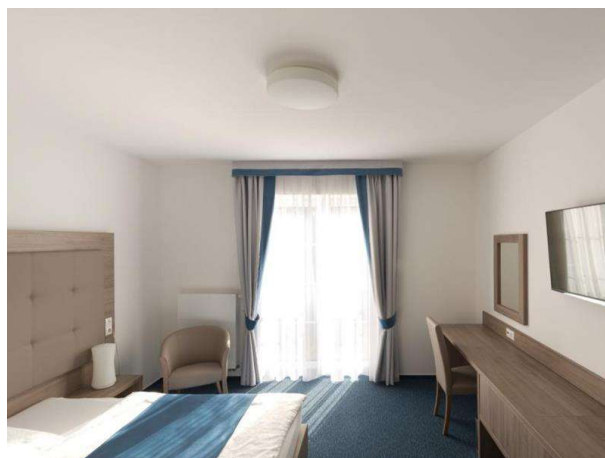

DELIA

789-56130

DELIA E27 WALL / CEILING LUMINAIRE made of steel sheet, white, polycarbonate cover satined white, light output direct, dimmability: see light source, IP44 without lamp

DRAWING

TECHNICAL DETAILS

Bulb type	AGL A60 8W
No. of bulb holders	3x
Socket	E27
Luminous flux [lm]	siehe Leuchtmittel
Optics	polycarbonate cover
Dimming	see light source
Light output	direct
Voltage [V]	220-240V 50/60Hz
Material	steel sheet
Height [mm]	85
Diameter [mm]	500
IP protection class	IP44
Voltage class	protection cl. I
Shock resistance	IK10
Net weight [kg]	2,50
Colour lamp	white
Colour of glass/shade	satined white
EAN-Number	8591728561307
Lifetime [h]	siehe Leuchtmittel