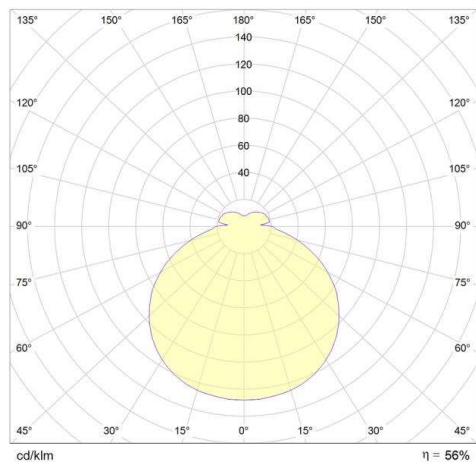

DELIA

789-56130

DELIA E27 WALL / CEILING LUMINAIRE made of steel sheet, white, polycarbonate cover satined white, light output direct, dimmability: see light source, IP44 without lamp

DRAWING

TECHNICAL DETAILS

Bulb type	AGL A60 8W
No. of bulb holders	3x
Socket	E27
Luminous flux [lm]	siehe Leuchtmittel
Optics	polycarbonate cover
Dimming	see light source
Light output	direct
Voltage [V]	220-240V 50/60Hz
Material	steel sheet
Height [mm]	85
Diameter [mm]	500
IP protection class	IP44
Voltage class	protection cl. I
Shock resistance	IK10
Net weight [kg]	2,50
Colour lamp	white
Colour of glass/shade	satined white
EAN-Number	8591728561307
Lifetime [h]	siehe Leuchtmittel

LIGHT DISTRIBUTION CURVE

The values are rated values. Power and luminous flux are initially subject to a tolerance of +/- 10%. Colour temperature tolerance: +/- 150 K. The values apply to an ambient temperature of 25°C unless otherwise specified.