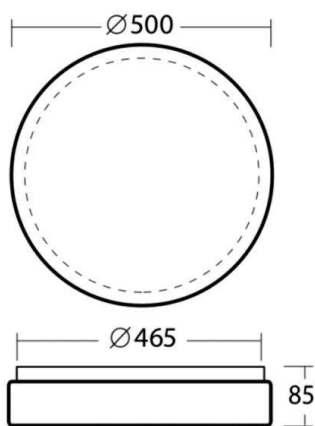

DELIA

789-56130

DELIA E27 WALL / CEILING LUMINAIRE made of steel sheet, white, polycarbonate cover satined white, light output direct, dimmability: see light source, IP44 without lamp

DRAWING

TECHNICAL DETAILS

Bulb type	AGL A60 8W
No. of bulb holders	3x
Socket	E27
Luminous flux [lm]	siehe Leuchtmittel
Optics	polycarbonate cover
Dimming	see light source
Light output	direct
Voltage [V]	220-240V 50/60Hz
Material	steel sheet
Height [mm]	85
Diameter [mm]	500
IP protection class	IP44
Voltage class	protection cl. I
Shock resistance	IK10
Net weight [kg]	2,50
Colour lamp	white
Colour of glass/shade	satined white
EAN-Number	8591728561307
Lifetime [h]	siehe Leuchtmittel

LIGHT DISTRIBUTION CURVE

The values are rated values. Power and luminous flux are initially subject to a tolerance of +/- 10%. Colour temperature tolerance: +/- 150 K. The values apply to an ambient temperature of 25°C unless otherwise specified.