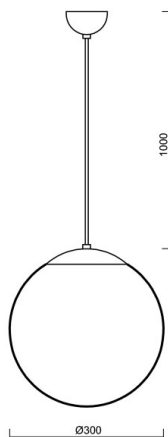

ISIS

789-63805

ISIS S2 SUSPENSION white, satined PMMA opal diffuser satined white, dimmability: see light source, IP40 without lamp

DRAWING

TECHNICAL DETAILS

Bulb type	AGL A60 ECO 30W
No. of bulb holders	1x
Socket	E27
Luminous flux [lm]	siehe Leuchtmittel
Optics	PMMA opal diffuser
Dimming	see light source
Voltage [V]	220-240V 50/60Hz
Diameter [mm]	300
IP protection class	IP40
Voltage class	protection cl. I
Shock resistance	IK06
Net weight [kg]	1,40
Colour lamp	white
Colour of glass/shade	satined white
EAN-Number	8591728638054
Lifetime [h]	siehe Leuchtmittel

LIGHT DISTRIBUTION CURVE

The values are rated values. Power and luminous flux are initially subject to a tolerance of +/- 10%. Colour temperature tolerance: +/- 150 K. The values apply to an ambient temperature of 25°C unless otherwise specified.