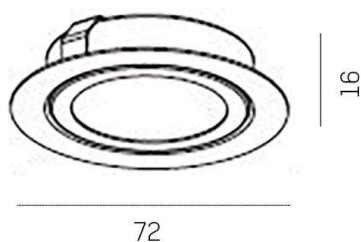

SERIE 015

8-0151

SERIE 015 NV RECESSED SPOTLIGHT made of brass, polished brass, light output direct, IP20

DRAWING

TECHNICAL DETAILS

Bulb type	QT-9 ECO 7W
No. of bulb holders	1x
Socket	G4
Light output	direct
Voltage [V]	15 VDC
Material	brass
Height [mm]	20
Diameter [mm]	72
Ceiling cutout [mm]	55
Recess depth [mm]	50
IP protection class	IP20
Voltage class	protection cl. III
Net weight [kg]	0,09
Colour lamp	polished brass
EAN-Number	9008905795251

LIGHT DISTRIBUTION CURVE

The values are rated values. Power and luminous flux are initially subject to a tolerance of +/- 10%. Colour temperature tolerance: +/- 150 K. The values apply to an ambient temperature of 25°C unless otherwise specified.