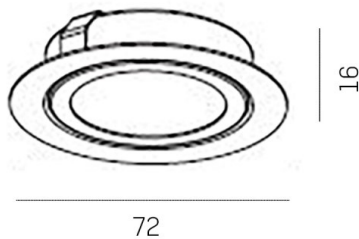

SERIE 015

8-0156

SERIE 015 NV RECESSED SPOTLIGHT made of steel sheet, black matt, similar to RAL 9005, light output direct, dimmability: not dimmable, IP20

DRAWING

TECHNICAL DETAILS

Bulb type	QT-9 ECO 10W
No. of bulb holders	1x
Socket	G4
Luminous flux [lm]	90
Dimming	not dimmable
Light output	direct
Voltage [V]	12 VDC
Material	steel sheet
Height [mm]	16
Diameter [mm]	70
Ceiling cutout [mm]	55
Recess depth [mm]	40
IP protection class	IP20
Voltage class	protection cl. III
Net weight [kg]	0,09
Colour lamp	black matt
RAL	9005
EAN-Number	9010506025972

LIGHT DISTRIBUTION CURVE

The values are rated values. Power and luminous flux are initially subject to a tolerance of +/- 10%. Colour temperature tolerance: +/- 150 K. The values apply to an ambient temperature of 25°C unless otherwise specified.