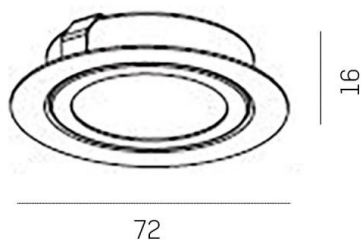

SERIE 015

8-0157

SERIE 015 NV RECESSED SPOTLIGHT made of steel sheet, white, similar to RAL 9003, light output direct, dimmability: not dimmable, IP20

DRAWING

TECHNICAL DETAILS

Bulb type	QT-9 ECO 10W
No. of bulb holders	1x
Socket	G4
Luminous flux [lm]	90
Dimming	not dimmable
Light output	direct
Voltage [V]	12 VDC
Material	steel sheet
Height [mm]	16
Diameter [mm]	70
Ceiling cutout [mm]	55
Recess depth [mm]	40
IP protection class	IP20
Voltage class	protection cl. III
Net weight [kg]	0,09
Colour lamp	white
RAL	9003
EAN-Number	9010506028270

LIGHT DISTRIBUTION CURVE

energy label

The values are rated values. Power and luminous flux are initially subject to a tolerance of +/- 10%. Colour temperature tolerance: +/- 150 K. The values apply to an ambient temperature of 25°C unless otherwise specified.