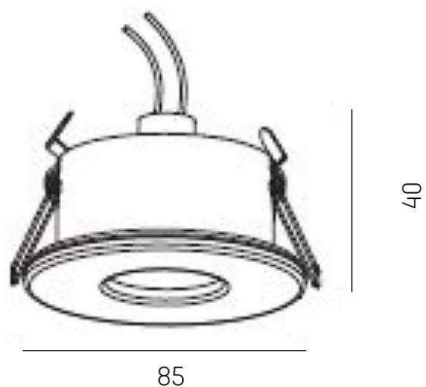

SERIE 1101 HV

8-1101b6hv

SERIE 1101 HV RECESSED SPOTLIGHT made of aluminium, black matt, similar to RAL 9011, light output direct, dimmability: not dimmable, IP65

DRAWING

TECHNICAL DETAILS

Bulb type	QPAR 16 9W
No. of bulb holders	1x
Socket	GU10
Dimming	not dimmable
Light output	direct
Voltage [V]	220-240V 50/60Hz
Material	aluminium
Height [mm]	100
Diameter [mm]	84
Ceiling cutout [mm]	74
Recess depth [mm]	120
IP protection class	IP65
Voltage class	protection cl. I
Net weight [kg]	0,11
Colour lamp	black matt
RAL	9011
EAN-Number	9008905958250

LIGHT DISTRIBUTION CURVE

The values are rated values. Power and luminous flux are initially subject to a tolerance of +/- 10%. Colour temperature tolerance: +/- 150 K. The values apply to an ambient temperature of 25°C unless otherwise specified.