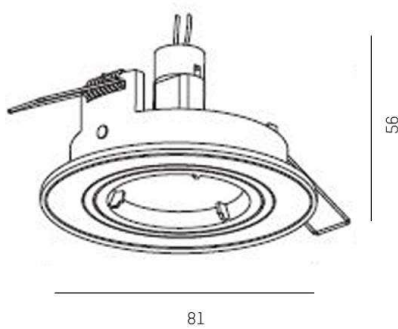

SERIE 223 HV

8-22346hv

SERIE 223 HV RECESSED SPOTLIGHT made of aluminium, nickel matt, light output direct, dimmability: not dimmable, IP20

DRAWING

TECHNICAL DETAILS

Bulb type	QPAR 16 9W
No. of bulb holders	1x
Socket	GU10
Dimming	not dimmable
Light output	direct
Voltage [V]	220-240V 50/60Hz
Material	aluminium
Height [mm]	105
Diameter [mm]	81
Ceiling cutout [mm]	68
Recess depth [mm]	125
IP protection class	IP20
Voltage class	protection cl. I
Net weight [kg]	0,08
Colour lamp	nickel matt
EAN-Number	9008905938450

LIGHT DISTRIBUTION CURVE

The values are rated values. Power and luminous flux are initially subject to a tolerance of +/- 10%. Colour temperature tolerance: +/- 150 K. The values apply to an ambient temperature of 25°C unless otherwise specified.